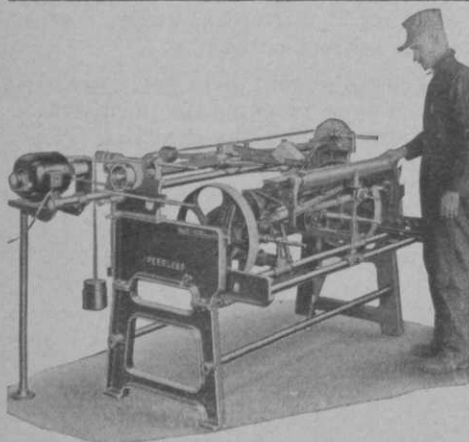

PEERLESS MOWER SHARPENER

- The Peerless Mower Sharpener will keep your cutting units sharp and your turf looking its best the year around. It's simple to operate, sharpens in half the usual time and handles all types of power mowers and tractor units. Made in two sizes—for blades up to 36" or 42" wide. Reconditioner for "lapping in." Catalog and prices upon request.

Send POST CARD FOR CATALOG

THE FATE-ROOT-HEATH CO.
1136 BELL STREET - PLYMOUTH, OHIO