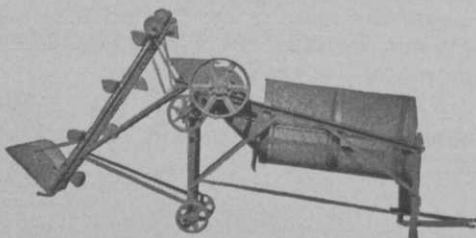

The TORO Compost Machine

Grinds and screens in one operation. Handles the material as fast as your men can shovel it in. Nearly a thousand of them in use at very small upkeep cost.

Write for full information.

TORO MANUFACTURING CORPORATION