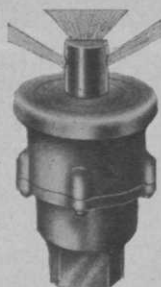

## Sprinklers for Golf Tees

Nelson Pop-Ups do away with hose and portable sprinklers. Just turn a valve. The sprinkler head pops up and revolves slowly. When the water is turned off the sprinkler drops back and in no way interferes with players or the mower.