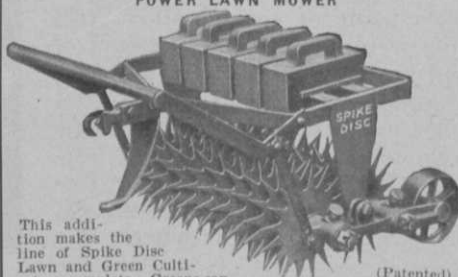

This addition makes the new Spike Disc Lawn and Green Cultivators complete. Greens can be spiked frequently in short order. (Patented)

All Greenkeepers now know that SPIKE DISCS open the soil to "breathing," to absorb and retain moisture and prevent loss of seeds and fertilizer.

No. 17 Spike Disc: 10 discs 12 inch in front row; 9 discs 12 inch in back row; rolling width, 22½ inches; weight (without weights) 215 lbs. (crated).

Price, without weights $50.00
5 weights, 35 lbs. each, $2.60 ea. 13.00

Price, with weights $63.00

Has throw-off for raising Spikes from ground.
Details. Prices at Your Golf Equipment Dealer or