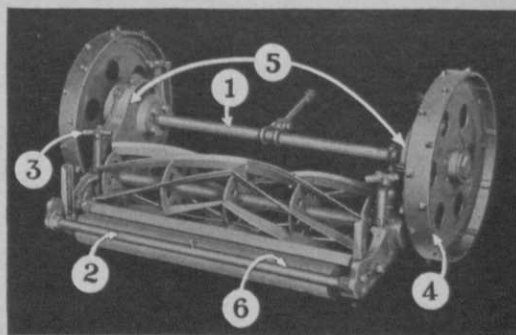

## Convertible Frames Bobbing Prevented

All frames are convertible from a three gang to a five gang, to a seven gang. Any Worthington cutting unit ever made will fit in any Worthington frame ever made. Worthington frames are provided with a spring as illustrated below which applies a firm but yielding down-

ward pressure on the rear of the unit to prevent bobbing in any kind of grass, long or short, no matter how tough. Other mowers depend upon dead weight to eliminate bobbing which increases not only the weight of the machine but the tractor cost of hauling the gang mower.

### Superior Points of Mower Units

V or spiral reels optional. All reels made of special alloy steel spot welded. Hand adjustment of bed knife. Lubrication but twice a season. Rigid box-braced construction. Smooth operating high frequency cutting units for fairways, approaches and rough. Demountable rims costing but \$1, instead of \$6 for new wheel.

- (1) Over-size axle. Strong. Rigid.
- (2) Tie-brace rod giving box construction rigidity.
- (3) Hand knife adjuster. No wrenches needed.
- (4) Demountable rims cost only \$1.

- (5) Each wheel driven by separate gear. Weight even on both sides of mower.
- (6) Ample space between rollers and tie-brace preventing any collection of grass.