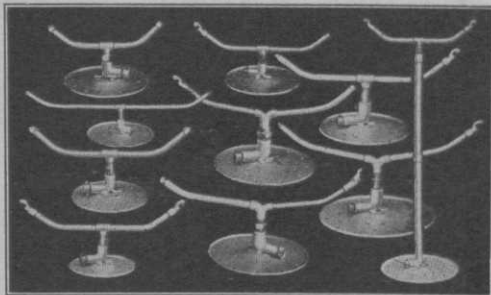

PERFECTIONS

LARGER—SLOWER— MORE EVEN DISTRIBUTION

Combined with simplicity and lower prices has made Perfections the first choice of careful buyers.

For 1936 there is a Perfection to meet every requirement—from the New Fairway Size, No. WH15, to cover up to 200 ft. circle, at only $20.00—down to the old reliable No. T9 at $7.50 covering 75 ft. circle on only 20 lb. pressure.

Then there are the HD and HD Jr., especially designed, heavy duty Tee Sprinklers, $4.50 and $3.00.

Ask your dealer or write direct for full description and prices. Better still, ask for 10 day free trial.

Manufactured Exclusively and
Fully Guaranteed by

PERFECTION SPRINKLER CO.
PLYMOUTH, MICHIGAN

TORO

ALL OVER THE WORLD