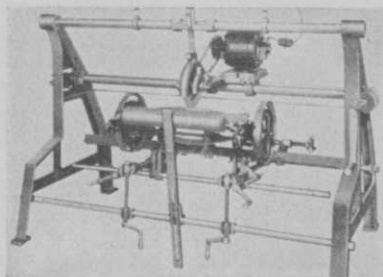

given a "straight line edge" to assure uniform contact between reel knives and bed knife.

No particular skill is required to operate

the sharpener, the makers claim, nor is it necessary to take the mower apart, since the whole unit is placed in the sharpener and the actual sharpening is almost automatic.