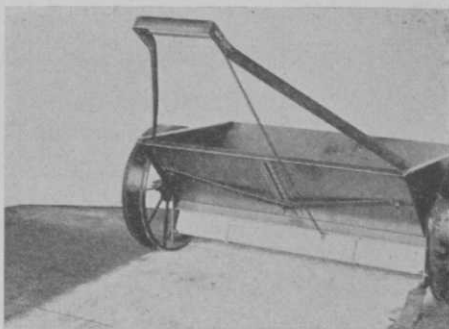

ROOT ALL PURPOSE SPREADER

TOP-DRESSING, FERTILIZING, SEEDING

This machine will cut upkeep cost more than any piece of equipment used on golf courses. For speed, economy and perfect application it is unexcelled.

THE ROOT MANUFACTURING COMPANY

1051 POWER AVE., CLEVELAND, OHIO

R. H. Tractor
Wheel SPUDS

quickest to put on or take off. Increase tractor efficiency and cultivate turf . . . that's why more than half the U. S. and Canadian clubs use them. Durable and low priced. All sizes for all purposes.

Sample spud and circular on request; advise make of tractor and purpose for which intended.

Immediate shipment
If your Ford or equipment dealer cannot supply, write direct to