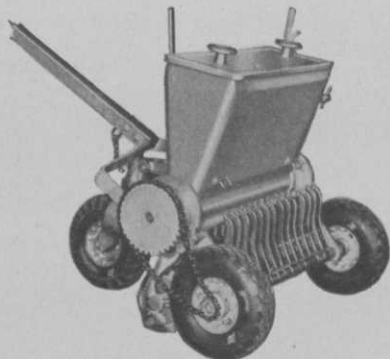

and reel enables Lawn-Boy to trim 6 in. closer to shrubs, trees and walls than a hand mower, the makers claim.

Sales points include: weight, 195 lbs; cuts 18 in. swath; is only 25 in. wide; will mow up to 3 acres a day; fuel cost 20c; governor-controlled speed from 2 to 3½ miles per hour; four cutting heights, ½ in. to 1¾ in.

Lawn-Boy retails for \$110 (with rubber tires, \$120), sells on easy terms and carries the same guarantee as Evinrude Outboard Motors.

Darmil Corporation, 1416 Walnut St., Kansas City, Mo., is introducing to the equipment market its new precision Seeder, which measures and plants all kinds of grass seeds evenly at a uniform depth. Fourteen circular knives of saw-steel, 1¼" apart, cut narrow furrows into which the seed drop. Only half the usual