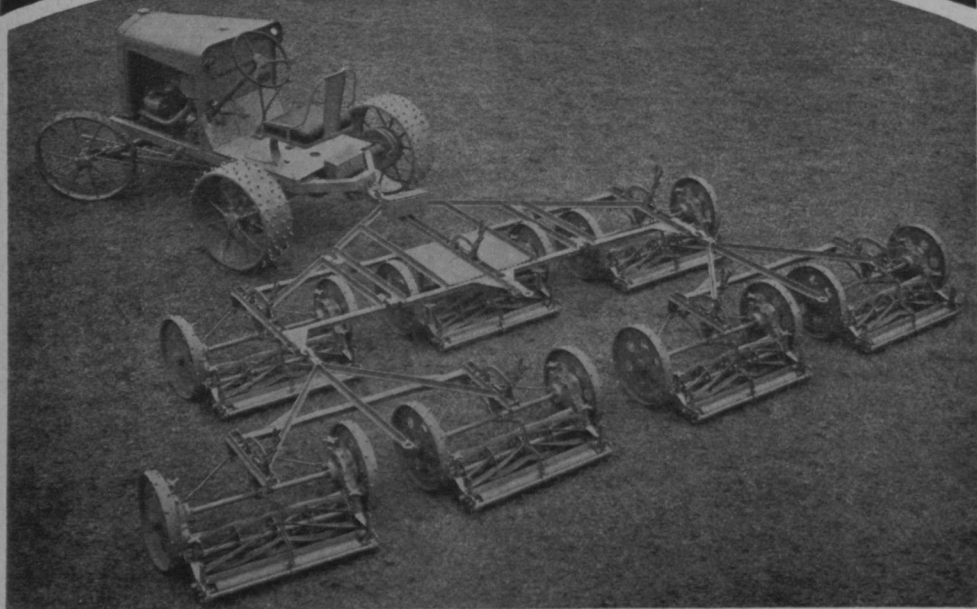

Worthington Mowers

Any cost cutting savings we claim to make with our equipment, are not just words. We have the proofs. Yours at any time for the asking.