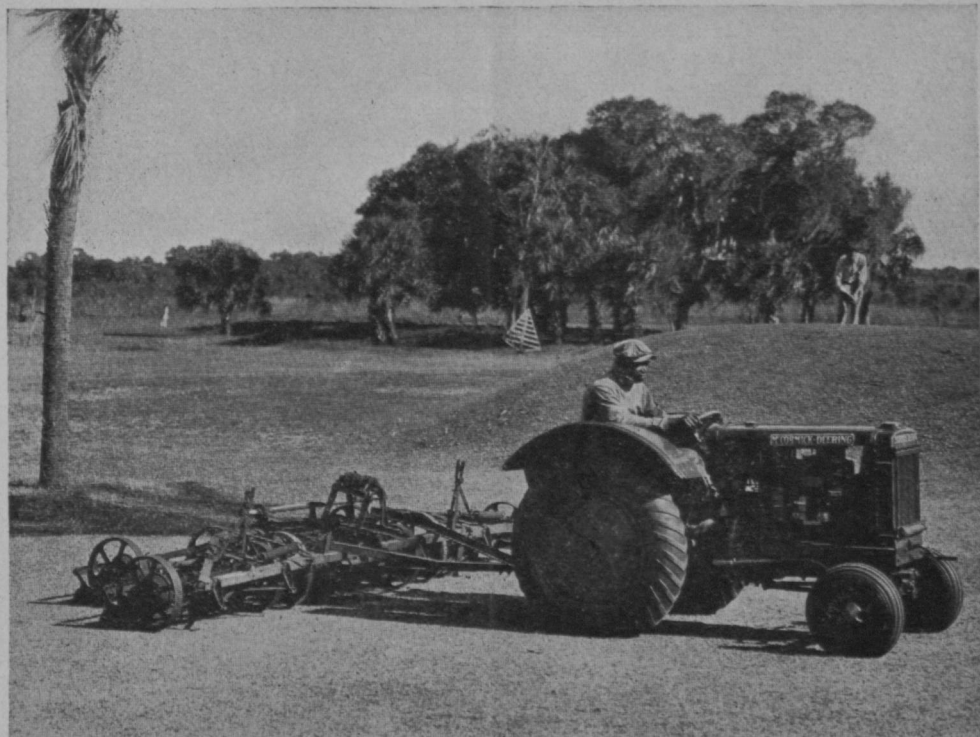

This is the McCormick-Deering Fairway 12 Tractor on low-pressure rubber tires which can be furnished on special order. Steel wheels are regularly supplied.

Efficient, Low-Cost Power for Your Maintenance Work

A NEW opportunity to reduce your budget for maintenance—this year, next year, and for many years to come—that's what the McCormick-Deering Fairway 12 Tractor offers golf clubs. With fuel consumption less than a gallon of gasoline an hour, and a great capacity

for work, the Fairway 12 can be relied on to put operations on the most economical, most efficient basis. When you see the Fairway 12 in action you will begin to appreciate what a worthwhile investment it is. Call our nearest branch, or a McCormick-Deering distributor or dealer, for a demonstration.

INTERNATIONAL HARVESTER COMPANY
606 So. Michigan Ave. **OF AMERICA** Chicago, Illinois
(Incorporated)

**The Golf
Tractor**

**MCCORMICK-DEERING
FAIRWAY**