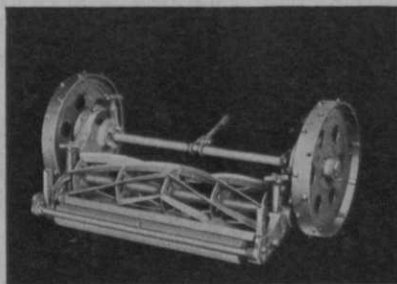

Cutting Unit

Send for the new catalog, containing 32 pages devoted to cutting down your cutting costs.

Main Office:
Stroudsburg,
Pennsylvania

Worthington
Mower
Company

Sales Agencies
In All Principal
Cities of U. S. A.