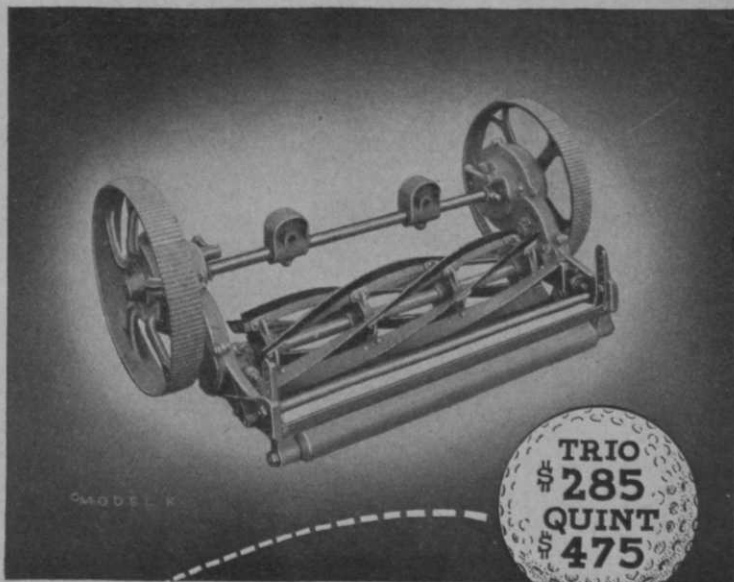

"I'd choose a **PENNSYLVANIA** any time-

TRIO
285
QUINT
475