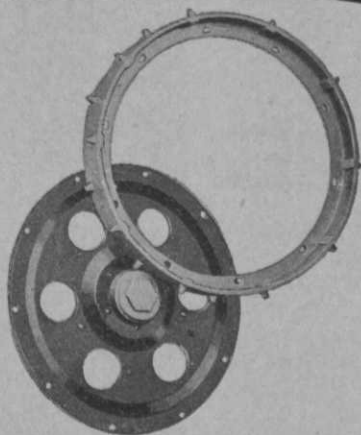

# Worthington Mowers

Demountable rim with solid rubber tread.

Steel tread wheel with demountable rim costing only \$1 for replacement.

Pneumatic tired wheel. Like the solid rubber tread, it is used where concrete roads or cobbled streets rapidly wear out steel treads.