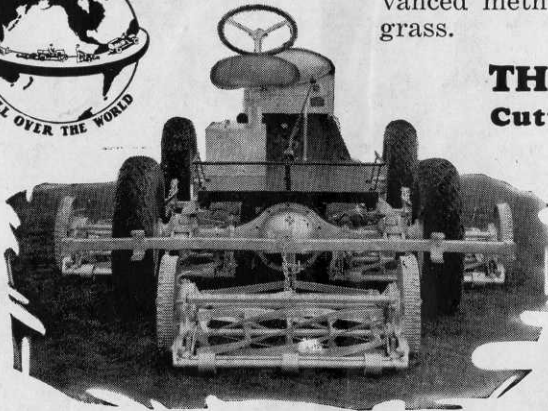

TORO MASTER MOWERS

The Master way is the modern way—correct in design, dependable in service, accurate in cutting—the most advanced method of cutting large areas of grass.

THE MASTER THREE Cutting Swath Seven Feet

Can be enlarged into a Master Five or Master Seven by merely adding extra mowers and extension frame. No holes to drill or alterations to make. Everything is ready. Steel or pneumatic wheels.

THE MASTER FIVE Cutting Swath Twelve Feet