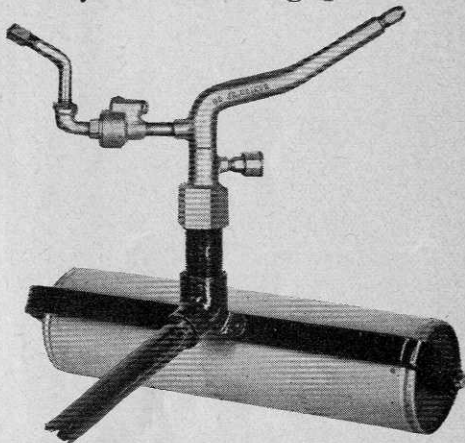

Power, Fairway, Greens mowers, Tractors.

ATTRACTIVE PRICES

Write for Catalog

NATIONAL MOWER CO.
839 Cromwell Ave., St. Paul, Minn.

**Let this
BUCKNER
RAINER**

end your watering problems

- Dependable, slow, even rotation is essential to proper golf course watering. Buckner's simple, positive drive and control insures slow, even rotation and uniform coverage. The Buckner perfect "Curtain of Water" is characteristic of all Buckner sprinklers.