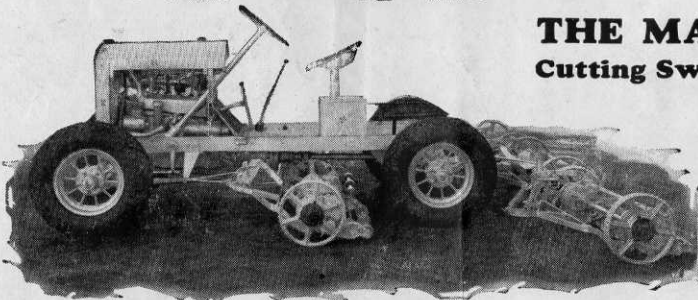

TORO MASTER MOWERS

The Master way is the modern way—correct in design, dependable in service, accurate in cutting—the most advanced method of cutting large areas of grass.

THE MASTER THREE Cutting Swath Seven Feet

Can be enlarged into a Master Five or Master Seven by merely adding extra mowers and extension frame. No holes to drill or alterations to make. Everything is ready. Steel or pneumatic wheels.

THE MASTER FIVE Cutting Swath Twelve Feet