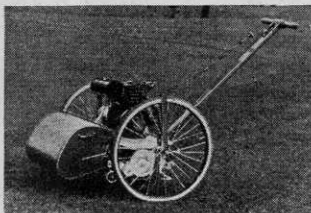

A **FLEXIBLE** FRAME MAKES THE IDEAL BULLDOG A SMOOTH OPERATOR ON HILLY OR ROLLING GROUND

Here's why the Ideal Bulldog cuts smoother: The frame is flexible, with every cutting unit operating independently. In addition, the famous 7-blade Bulldog cutting units are close-coupled in construction, so that they don't straddle hollows, and don't scalp ridges.

The result is that the Bulldog, with almost uncanny ability, cuts smoothly, no matter what type of fairway it is operating on. It "fits"

over sharp hillocks, adjusts itself to small hollows.

The frame is light in weight for easier drawing. The entire construction is extremely rugged for long, trouble-free service.

Available in 3, 5, 7 or 9-gang, with the units easy to put on or take off. And, best of all, the price is extremely reasonable on this widely used mower. *Write for the details.*

LIGHTEST AND MOST ECONOMICAL