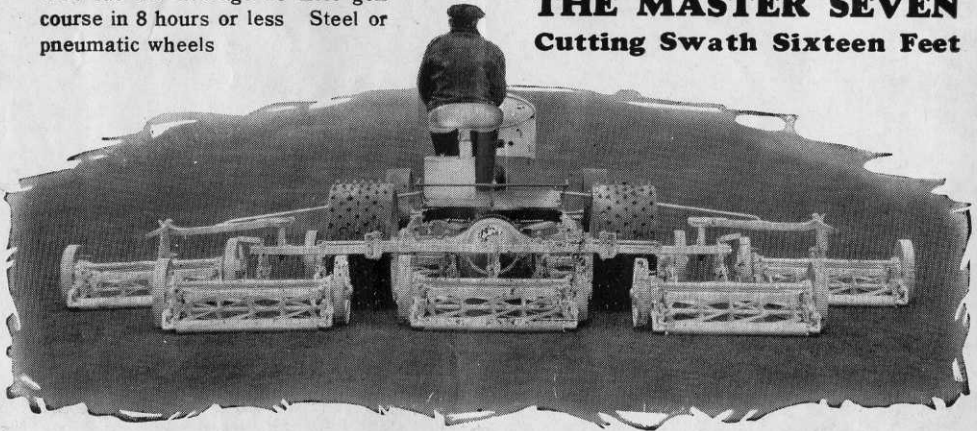

THE MASTER SEVEN Cutting Swath Sixteen Feet

Get the whole story . . . write for 1935 Toro Catalog

TORO MANUFACTURING CO.

3042-3168 Snelling Ave.

Minneapolis, Minn.