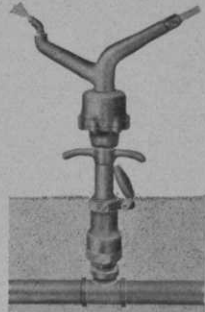

## NELSON "STREAM-FLO" Quick Coupling Valves and Sprinklers For Fairway Sprinkling

"Stream-Flo" Valves are attached to pipes laid underground. Self-closing caps are flush with the surface.

To the Valve Key is attached a "Stream-Flo" Sprinkling Head. When Key is inserted into the top of the valve, water is released into the sprinkler head for maximum throw. Disconnecting the Key automatically shuts off the water. One man does the work of two or three with hose. Send for special folder.

**L. R. NELSON MFG. CO.**  
Peoria, Ill.

"Stream-Flo"  
Valve

Key inserted in valve. Large "stream-lined" passages allow full flow without loss of pressure. When closed the pressure keeps it closed tight.

"Stream-Flo" sprinklers cover evenly areas 100 to 125 feet in diameter.

"Stream-Flo" Sprinklers are fool-proof, and sure turning. Short, sturdy arms make them easy to handle.