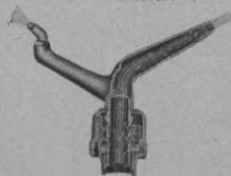

## NELSON "STREAM-FLO" Quick Coupling Valves and Sprinklers For Fairway Sprinkling

"Stream-Flo" Valves are attached to pipes laid underground. Self-closing caps are flush with the surface.

To the Valve Key is attached a "Stream-Flo" Sprinkling Head. When Key is inserted into the top of the valve, water is released into the sprinkler head for maximum throw. Disconnecting the Key automatically shuts off the water. One man does the work of two or three with hose. Send for special folder.

**L. R. NELSON MFG. CO.**  
Peoria, Ill.

"Stream-Flo"  
Valve

Key inserted in valve. Large "stream-lined" passages allow full flow without loss of pressure. When closed the pressure keeps it closed tight.

"Stream-Flo" sprinklers cover evenly areas 100 to 125 feet in diameter.

"Stream-Flo" Sprinklers are fool-proof, and sure turning. Short, sturdy arms make them easy to handle.