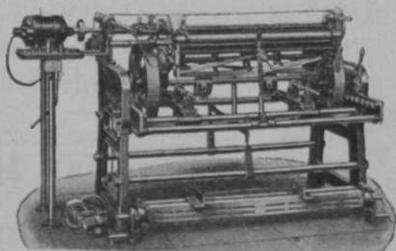

THE PEERLESS

KEEPS MOWERS SHARP

Beautiful greens and fair-
ways and dull mowing
equipment simply don't
go together. But with a
Peerless Mower Sharp-
ener you can keep your

mowers in perfect condi-
tion for years and years
to come. Very low in
price. No upkeep. Write
for free catalog and
prices.