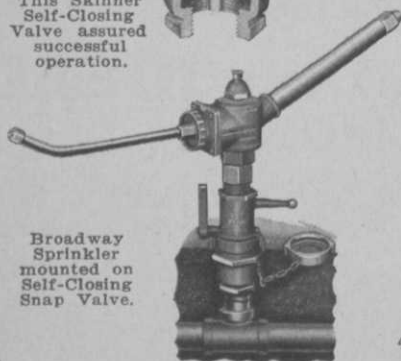

**THE SKINNER IRRIGATION CO.**

415 Canal Street

Troy, Ohio

This Skinner Self-Closing Valve assured successful operation.

Broadway Sprinkler mounted on Self-Closing Snap Valve.