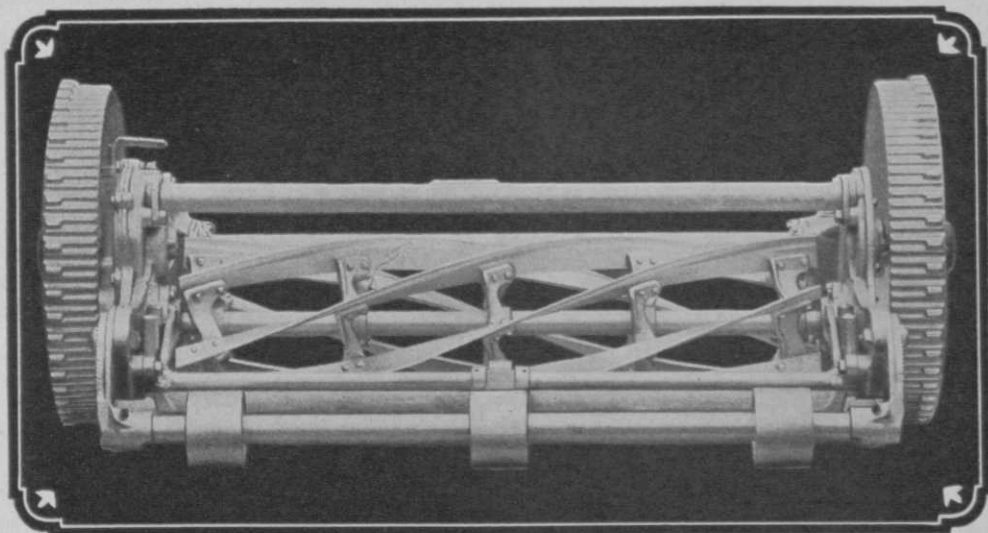

for 1934—TORO HI-SPEED TROJAN Mowers with New Style Rollers

THOUSANDS of Trojan Hi-Speed Fairway Mowers are now going into their fourth year of highly satisfactory service. From Maine to California, enthusiastic purchasers have testified as to their dependable performance.

The Trojan was the first fairway mower on the market built with a single unit reel and a knife assembly which eliminated all twist. Closely coupled and with a special draw-bar suspension it stays on the ground and does a clean job of cutting at higher speeds than any other mower.

For 1934 another major improvement has been made. The rear roller is now built with a three-point bearing surface which eliminates the excessive accumulation of worm casts and dirt and provides a lighter, stronger and easier-running mower.

TROJANS will deliver for you the utmost in service and satisfaction at the lowest upkeep expense, and yet cost but little more than other makes.

If you are in the market for mowers this year, by all means, insist on the new TORO TROJAN.

Write for 1934 Catalog.

TORO MANUFACTURING CO.

3042-3168 Snelling Ave., Minneapolis, Minn.

Sales Service Stations in leading distribution centers.