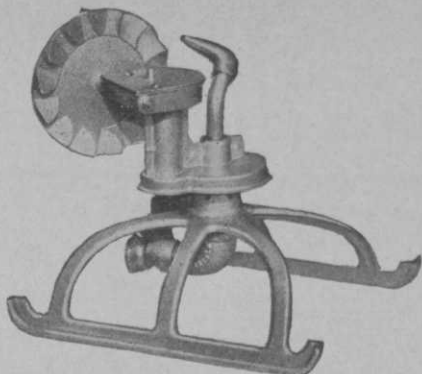

**Toro
Rotary Sprinkler**

Highly efficient for putting greens and large lawns, especially with low pressure. Breaks up water completely and assures uniform coverage. Adjustable for circular spread from 20 to 70 feet diameter. High-grade construction throughout. Write for Toro catalog.

Toro Manufacturing Co.

3042-3168 Snelling Ave., Minneapolis, Minn.

ONE STEP *from Your Train*
TWO STEPS *from Anywhere*