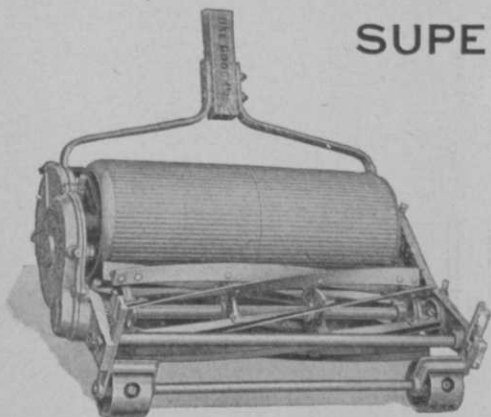

PENNSYLVANIA

THE GREATEST LAWN MOWERS ON EARTH

**SUPER ROLLER—8 Blades—
for PUTTING GREENS.**

A light weight, compact, precision-built Mower with high-speed, 8-blade cylinder, designed for the one purpose of mowing greens smoothly and easily.

One size only, 18 inches.

Price at factory, 48 dollars.