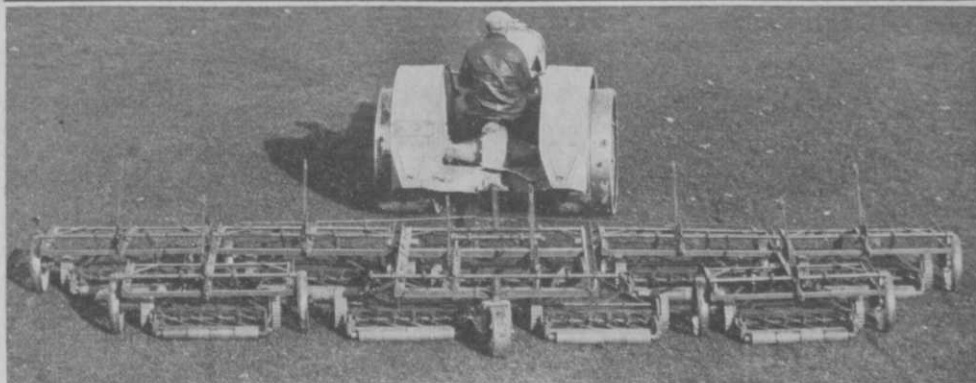

Be sure to ask for a copy of our free book, "The Putting Green."

O. M. SCOTT & SONS COMPANY

Makers of Beautiful Golf Courses

3430 MAIN STREET

MARYSVILLE, OHIO

SPRINKLES 100 foot CIRCLE

The
LARK
\$12⁵⁰

- Spreads water evenly at any pressure.
- Speed of rotation controlled easily by thumb-screw on nozzle.
- Used in England, Ireland, Scotland, Australia, Canada, and all over the U. S.

L. R. NELSON MFG. CO.
1725 S. WASHINGTON PEORIA, ILLINOIS

SIX NOTEWORTHY ADVANTAGES

OF THE IDEAL BULLDOG

Bar none—the Ideal Bulldog has more operating advantages than any other fairway mower. That is why it enjoys such wide preference by clubs—the world over.