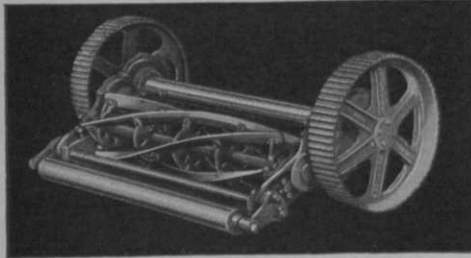

NATIONAL MOWER CO.

839 Cromwell Avenue St. Paul, Minn.

Where rugged endurance, sturdiness, and quality come first, the latest 1932 Model National Heavy Duty Fairway mower will meet your severest problem.

Using the most powerful frame, double sets of tempered steel cut gears in oil tight cases, Timken Bearings—it lasts longer.

PRICES ATTRACTIVELY LOW

Write for descriptive literature and prices on Fairway mower equipment and tractors. Thousands of NATIONAL mowers have satisfied owners covering every state.