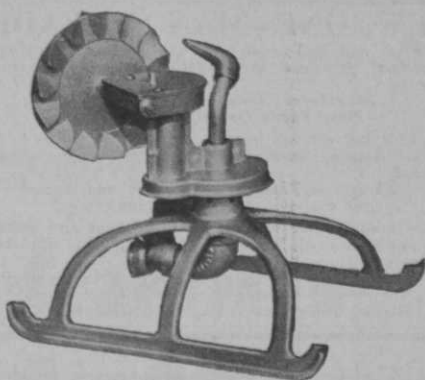

Monday is his day for topdressing, but he thinks a light topdressing is best for summer time and that after it is sprinkled it will not interfere with play on Tuesday.

Toro Rotary Sprinkler

Highly efficient for putting greens and large lawns, especially with low pressure. Breaks up water completely and assures uniform coverage. Adjustable for circular spread from 20 to 70 feet diameter. High grade construction throughout. Write for Toro catalog.