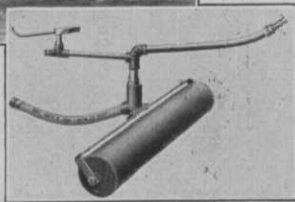

THE JACOBSEN MFG. CO.
 734 Washington Ave., Racine, Wisconsin

**Mail
 This
 Coupon**

JACOBSEN MFG. CO., 734 Washington Ave., Racine, Wisconsin.
 I am interested in:
 Jacobsen Putting Green Mower Club House Mower
 Tee and Approach Mower Free demonstration particulars
 Name
 Address
 City..... State.....

Why Green Keepers the World Over Prefer the LARK SPRINKLER

The above illustration shows the Lark in action. Note the wide area covered and the drenching spray that's "better than rain." The picture at the right is a close-up. Small arm whirls rapidly as entire sprinkler revolves. Made entirely of high grade bronze mounted on iron roller. Large arm has adjustable nozzle.

Price \$15 in the U. S. (Slightly higher in Canada and abroad.) Send at once for a trial sprinkler. You, too, will be delighted with the Lark!

GREENKEEPERS in the British Isles, Australia, Canada, and in every State in the Union use and recommend the Lark because—