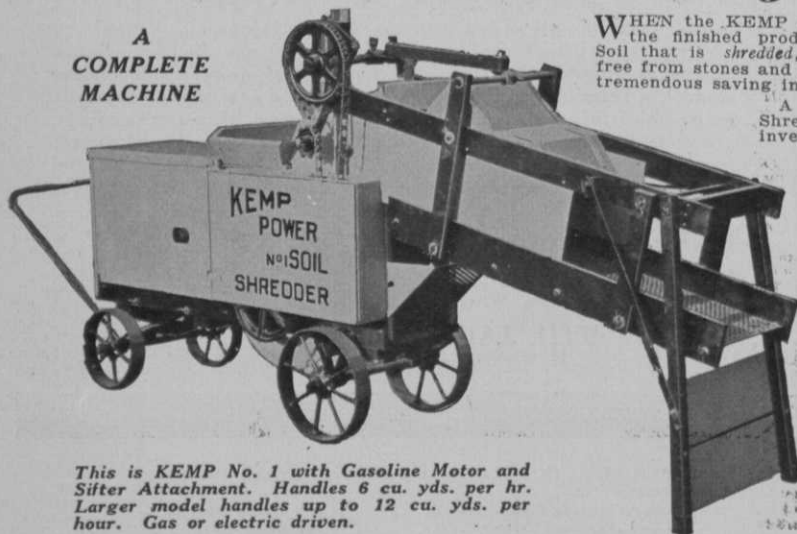

Have Finer Greens and Fairways ... At a Real Saving

A
COMPLETE
MACHINE

This is KEMP No. 1 with Gasoline Motor and Sifter Attachment. Handles 6 cu. yds. per hr. Larger model handles up to 12 cu. yds. per hour. Gas or electric driven.

WHEN the KEMP makes compost, it's the finished product ready for use. Soil that is *shredded*, not ground up... free from stones and lumps... and at a tremendous saving in time and labor.

A KEMP Power Soil Shredder is a profitable investment. Each machine is a complete, self-contained unit... powered with gas or electric motor... easily moved about... good for many years of dependable service.

WRITE TODAY

for illustrated catalog and testimonials from leading golf clubs throughout the country to prove its value. Address KEMP MANUFACTURING CO., Dept. "C," 2001 Peach St., Erie, Pa.

Prompt Shipment from Warehouse Stocks in Leading Centers.

KEMP POWER SOIL SHREDDERS