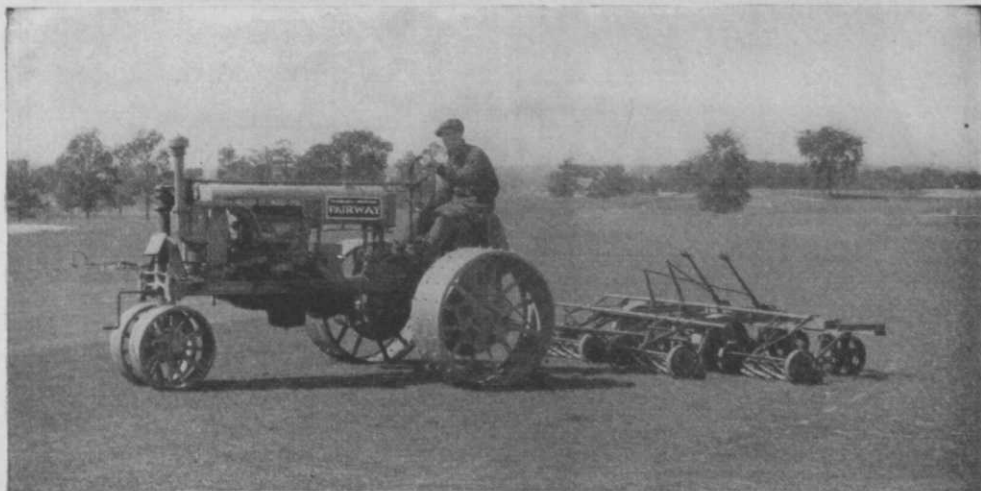

Twenty-one conveniently located plants insure prompt delivery.

ARMOUR
[FERTILIZER WORKS

General Offices

111 West Jackson Blvd., Chicago, U. S. A.

Let the FAIRWAY Trim Your Budget As Well As Your Course

YOU can effect important savings in maintenance this year and for many years to come with the McCormick-Deering FAIRWAY Tractor. This efficient power plant pays for itself quickly by reducing manual labor costs to a minimum. Only one man is needed to operate the FAIRWAY when mowing the fairway and cutting the rough. With a gang mower he can cut from 75 to 100 acres a day, and with the 7-foot built-in power mower the rough is cut quickly and easily.

The FAIRWAY does a great amount of work and is an economical tractor to operate. Its fuel consumption is low. Its rugged construction, ball and roller bearings, and electric heat-treatment of wearing parts reduce wear and upkeep to a minimum. Ball and roller bearings