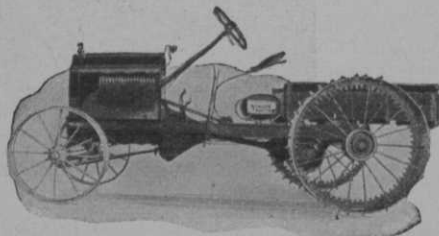

COMPLETE with Model T Ford Chassis **$475** FOB St. Paul

Introduced last July
"Come-Putts"
are already becoming standard
equipment among golf clubs
everywhere.

The country over, and in Europe, Hawaii, and the Philippines as well.

They fill a long-felt need for which nothing adequate has ever been offered before.

"Come-Putts," white special water-proofed composition rings of standard diameter, outline upper part of hole on golf green and make it plainly visible as much as forty feet away. Dress up greens, support turf around holes, make new holes needed less often. Non-resilient—"bounce-proof"—remove the "accidental hazard" of a misshapen or broken-down hole.

Golfers who have played courses that are "Come-Putts" equipped cannot help making comparisons if your course lacks this finishing touch.

May be renewed two or three times weekly at less than a cent a hole per day—and oh, how they do improve the game!

Sanctioned by R. & A. and U.S.G.A.

Write for further particulars, or better yet, order to-day.

CHILTON CROCKER CO.
Park Sq. Bldg. Boston

PRICES
Per 1000
1000-2000
$27.50
2000
and over
$25.00
Trial lot of
500
$15.00
f.o.b. Boston