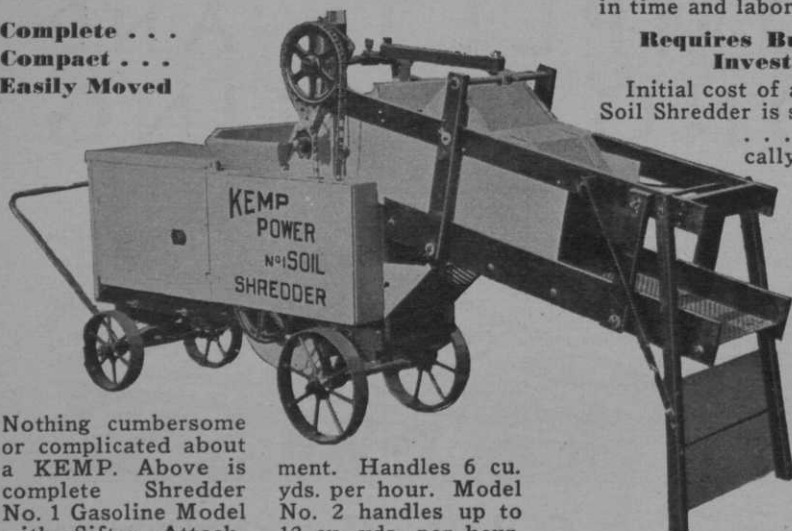

The result: improved greens and fairways, free from stones and lumps—at a tremendous saving in time and labor.

**Complete . . .
Compact . . .
Easily Moved**

Requires But a Small Investment

Initial cost of a KEMP Power Soil Shredder is surprisingly low . . . upkeep practically nothing. Let us send you testimonials from leading golf clubs throughout the country to prove its value.