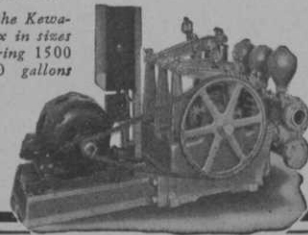

For 30 years Kewanee has specialized in building Water and Sewage Disposal Systems. Many of our finest golf and country clubs—as well as thousands of estates, country homes and farms—are Kewanee equipped.

Invariably they prove by their many extra years of *trouble-free performance* that they are the best investment possible.

If your club has insufficient water let us help solve the difficulty, just as we have helped many others. No obligation. Just WRITE.

Kewanee Private Utilities Co.
414 Franklin Street Kewanee, Illinois

KEWANEE
HIGH PRESSURE
WATER SYSTEMS