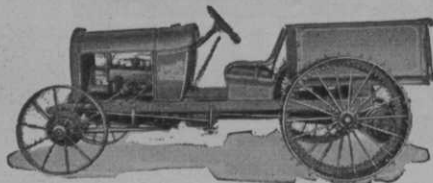

Used on Nearly 2000 Golf Courses

This is unquestionable proof that the STAUDE Utility Golf Course Tractor delivers plenty of power and speed and that its performance is satisfactory from every standpoint. Its operation cost is low and repair cost almost nothing.

STAUDE Utility Golf Course TRACTOR

Manufactured Continuously Since 1916

The STAUDE is built especially to fill the exacting requirements of the most modern golf course and is remarkably efficient. Its service is completely out of proportion to its low cost. Sold on a Money-Back Guarantee.

WRITE FOR
DETAILS

Buy through your local Ford dealer, golf supply house, or direct from us.

E. G. STAUDE MAK-A-TRACTOR CO.
2696 University Ave., St. Paul, Minn.

COMPLETE with Model A Ford Chassis **$655** FOB St. Paul