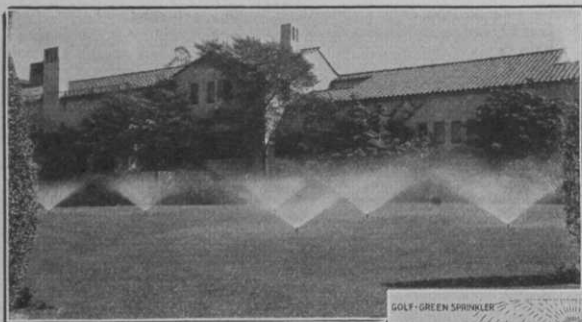

A GOLF GREEN SYSTEM

HADDEN SYSTEMS N

"Waters the Lawn before the Dawn"