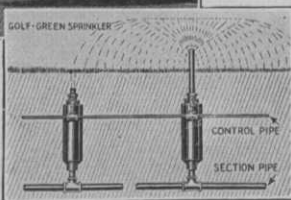

Sold by Golf Supply and Seed Houses and manufactured exclusively by

NITRATE AGENCIES COMPANY
104 PEARL STREET - - NEW YORK CITY

A GOLF GREEN SYSTEM

HADDEN SYSTEMS N

"Waters the Lawn before the Dawn"

CROSS SECTION DETAIL