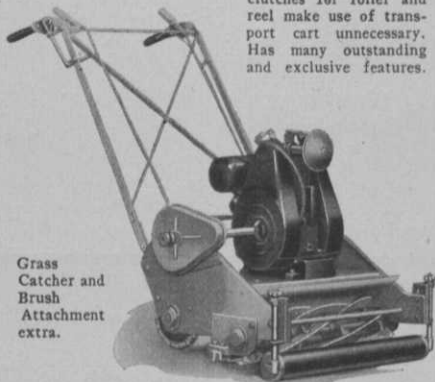

Just attach VEX Automatic Fertilizer to water system. Let your sprinkler do rest. Use one cartridge up to 2500 sq. ft.; two up to 5000 sq. ft. Evenly applied without danger of scalding; goes to roots immediately without lying on surface; absolutely odorless; inexpensive. Enthusiastically endorsed by golf club users. Write for complete information about

VEX AUTOMATIC FERTILIZER

VEX CORPORATION, *Golf Club Division*,
1715 Armitage Ave., Chicago

The
Cooper

**PUTTING
GREEN
MOWER**

For progressive greenkeepers—a light, short-coupled, perfectly balanced mower with full 20 inch, seven-blade reel, reversible for self-sharpening. Briggs & Stratton motor drives smooth three-section roller with differential action for easy maneuvering. Independent

clutches for roller and reel make use of transport cart unnecessary. Has many outstanding and exclusive features.

Grass
Catcher and
Brush
Attachment
extra.

Write for Complete Information and Prices.

COOPER MFG. CO.
603 First Ave., Marshalltown, Iowa