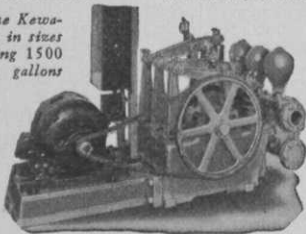

KEWANEE

HIGH PRESSURE
WATER SYSTEMS

STANDARDIZE ON STANDARD GOLF COURSE EQUIPMENT

It's a certain sign of good greenkeeping and greatly adds to the proper maintenance of the course.

CUTS TRUE HOLE CUTTER

An entirely new hole cutter that combines every possible advantage—yet is low in cost. Operates perfectly for years—stays sharp longer.

Price Complete $7.00

THE COMPLETE STANDARD LINE

Steel Flag Poles—Aluminum One Piece Hole Rim—Tee Markers—Fairway Signs—Bag Racks—Parking Signs. Special Signs. Write today for complete information.

STANDARD MFG. CO.
CEDAR FALLS IOWA

B. R. LEACH RIVERTON, N. J.

Consulting Turf Specialist

(Originator of the lead arsenate treatment of turf)

for
GOLF COURSES
and
PRIVATE ESTATES

Study, diagnosis and conditioning recommendations. Special attention given to grub, earthworm and weed control.

Write for details of time available and terms.