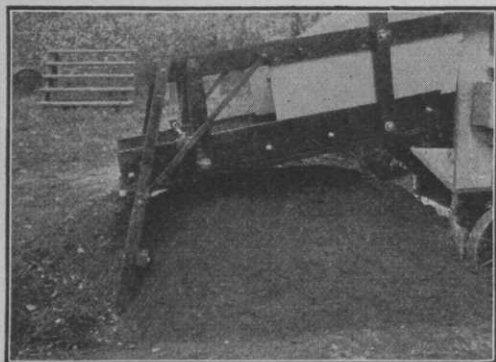

PREPARE COMPOST This Modern Way FOR BETTER GREENS

**COMPLETE . . .
COMPACT . . .
EASILY MOVED**

The KEMP is neither complicated nor bulky. Two models, two sizes, with built-in gas or electric motor.

IMPROVE your greens and fairways . . . use the KEMP Power Soil Shredder—the machine that *shreds* and sifts compost in a single operation, faster and better. When the KEMP makes compost, *it's the finished product ready for use.*

"The KEMP," writes a Detroit country club, "is most capable of doing the work economically and at the same time gives utmost satisfaction to any club."

Each KEMP is a complete, self-contained unit . . . powered with gas or electric motor . . . built on trucks to be easily moved about.

WRITE FOR DETAILS—KEMP Soil Shredders require a surprisingly small investment. Write today for catalog. KEMP MANUFACTURING CO., Dept. C, 2001 Peach St., Erie, Pa.

Prompt Shipment from Warehouse Stocks in Leading Centers.

KEMP POWER SOIL SHREDDERS

SEDGEPEAT

NATURE'S PRODUCT

for

CONSTRUCTION · FAIRWAYS · TOP DRESSING

THE LIFE OF A GREEN depends primarily upon proper construction. **SOIL TEXTURE** is the important factor in construction. **SEDGEPEAT** properly used insures a perfect **SOIL TEXTURE**, *lasting for years without change.* It absorbs and retains moisture, permits aeration and furthers the development of a tough, resilient turf. Its fibrous character prevents puddling and resultant sub-surface packing.

Mixed with soil for top-dressing it will promote an ideal turf condition. Fairways treated with **SEDGEPEAT** (spiked in) will withstand almost any drought.

A PRACTICAL SOLUTION OF THE TURF PROBLEM

RICHARD GERSTELL . . . . . Grafton, W. Va.

PHILADELPHIA TORO CO.,
1528 Bellfield Ave., Philadelphia, Pa.
PITTSBURGH TORO CO.,
127 Dunniston Ave., Pittsburgh, Pa.
GOLF COURSE SUPPLY CO.,
3049 Carnegie Ave., Cleveland, O.

NEW YORK TORO CO.,
67 Warburton Ave., Yonkers, N. Y.
LONG ISLAND TORO CO.,
76 Roslyn Rd., Mineola, N. Y.
INDIANAPOLIS TORO CO.,
229 W. Georgia St., Indianapolis, Ind.