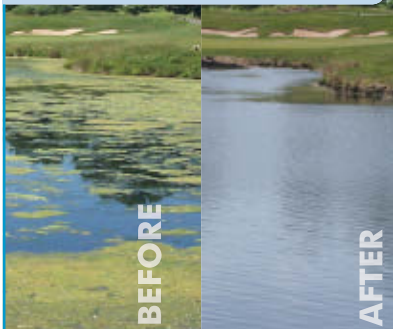

Algae Control Without Chemicals!

Join the Clubs!

“SonicSolutions is a major component of our pond management strategy. For the past several years our irrigation pond has stayed algae free. SonicSolutions has helped us obtain certification status with the Audubon Cooperative Sanctuary Program.”

**Matt Ceplo, Superintendent
Rockland Country Club, NY**

“Within a week or two after start up, the algae in the pond died. Since then, the pond has remained algae free. It is now the cleanest of our six ponds without the use of any chemical algaeicides.”

**Michael Jr. Rohwer, Superintendent
Shadowridge Country Club, CA**

“I installed the SonicSolutions units when my ponds already had algae in them. I was completely surprised how quickly they killed the algae and lowered my chlorophyll levels!”

**Gonzalo Vargas
Coco Beach Golf Resort, Puerto Rico**

Controls Algae With Ultrasonic Waves!

- **Green Solution** - No chemicals
- **Low maintenance** - Simple to use
- **Environmentally safe**
- **Safe for fish, plants, or other aquatic life**
- **Solar available!**
- **Ask us about our 3-Month Rental Demo!**

SonicSolutions® LLC
Algae Control Without Chemicals!

1-866-KO-ALGAE
(1-866-562-5423)
sonicsolutionsllc.com

The Company Line

Continued from page 56
product that has proved effective with years of use, the company says. It works best when applied at the first signs of algal blooms.

Algaecide

BioSafe Systems' GreenCleanPRO Granular Algaecide works on contact to suppress and eliminate all types of aquatic algae. GreenCleanPRO's chemistry is an environmentally friendly alternative to algaecides that utilize copper or other harsh chemicals. Superintendents can use GreenCleanPRO in natural or man-made water features.

Ultrasonic waves

SonicSolutions offers ultrasonic algae control used by golf courses to keep their water features and irrigation ponds clear of algae. Environmentally safe, SonicSolutions uses the resonance of the ultrasonic waves to kill algae, yet is safe for fish, plants and other aquatic life. Floating just below the surface, SonicSolutions operates 24 hours a day on less than 10 watts of power providing coverage for up to 6 acres per unit depending on conditions. Multiple units are used in larger installations.

Herbicide

Avocet PLX, with the active ingredient glyphosate, is a systemic herbicide from **Phoenix Environmental Care** that provides control of emergent and floating aquatic plants, weeds, grasses and terrestrial and ditchbank woody brush in flowing and non-flowing fresh and brackish water. It can also be used on shorelines, landscapes, turf and non-crop areas. As a fast-acting herbicide, Avocet PLX controls the entire plant and minimizes regrowth.

Algae control

Unlike traditional copper-based products, **Aquatrols'** Radiance doesn't require agitation, special equipment or complicated techniques to apply. Simply pour into your water fixture and let Radiance self-disperse. Radiance kills