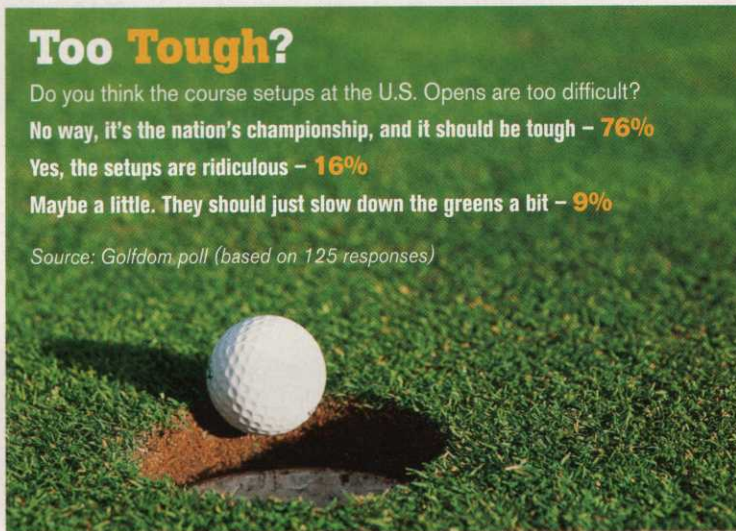

### Too Tough?

Do you think the course setups at the U.S. Opens are too difficult?

No way, it's the nation's championship, and it should be tough – **76%**

Yes, the setups are ridiculous – **16%**

Maybe a little. They should just slow down the greens a bit – **9%**

Source: Golfdom poll (based on 125 responses)