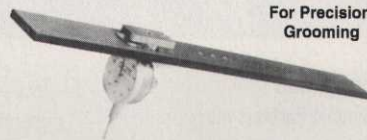

150

335

279

1-800-383-9737

ACCU-GAGE®

For Precision Mowing

GROOMER-GAGE®

For Precision Grooming

**Test
Trial Offer!
One Hole
FREE for
45 Days**

**A Visible Marking
System You Can
Mow Right Over**

- Speeds up play - Reduces playing time up to 20% per round
- Cost effective - Pays for itself in months - Lasts for years
- More enjoyment - No pacing and hunting for sprinkler heads
- Markers for fairways, tees, driving range and cart path
- Available in all popular colors and can customize