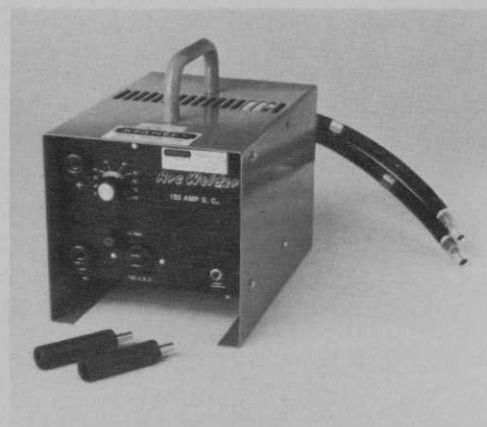

Circle 201 on free information card

Gas-powered grass trimmer

The 140D gas-powered trimmer, from Echo Chain Saw Div., Kioritz Corp. of America, easily handles cutting, trimming, and edging tasks. Weighing about 10 pounds, the 140D features a rewind starter and an air-cooled, two-cycle engine which rotates the nylon cord cutters at 8,000 rpm. If needed, the nylon cutter can be removed and replaced with conventional steel blades for difficult weed cutting jobs.

Circle 203 on free information card

Portable telephone

Com/Link International now offers Portafone for use wherever there is no phone. It is a portable receiver and push-button dialing engineered in one unit. It requires a base station and charger, included with the unit. The base station is plugged into any telephone jack and electrical outlet. Operating range of the portable unit is one mile from base station. No license is required and it has FCC approval, according to Com/Link. A variety of models and colors are available.

Circle 205 on free information card

Hydraulic welder unit

Stanley Hydraulic Tools has introduced a compact and capable hydraulic welder unit, Model WD135. Designed to provide ample power for welding jobs of all kinds, the WD135 eliminates the need for towing a welding unit to the jobsite, making it ideal for field service trucks, gas line construction and water line repair. Weighing 33 lbs. and measuring 12" X 13" X 9" overall, the WD135 delivers 30 to 135 amp/DC current capacity, continuous duty. It operates at 10 gpm and 2000 psi, and includes a 1500 watt/120 V/DC outlet.