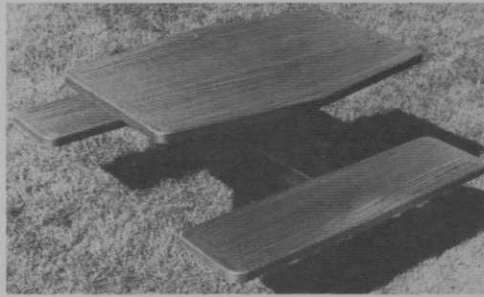

Products

Indoor/outdoor practice cage

Jayfro Corp.'s golf practice cage is made of heavy knotless nylon with a 4½-foot-square nylon baffle combination target and weighted bottom. It's available in two sizes (for one or two golfers), with or without a 2-inch-diameter aluminum frame.

just the cable length between two trees or posts. From Cableguard Systems, Inc.

Circle 206 in free information card

Outdoor tables

Embassy outdoor furniture offers a contemporary appearance combined with easy installation (just a single leg to sink in the ground), simple maintenance, and sturdy steel construction. A wide range of colors is available. The manufacturer: Syspended Seating Inc.