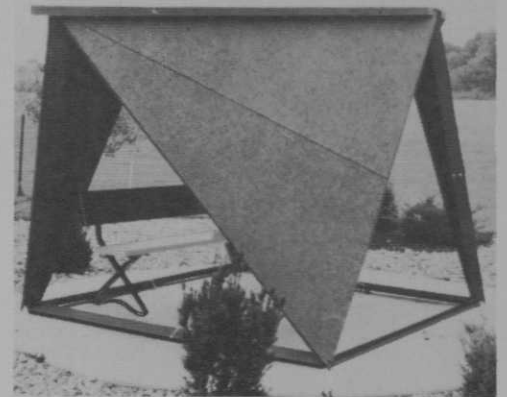

just the cable length between two trees or posts. From Cableguard Systems, Inc.

Circle 206 in free information card

Outdoor tables

Embassy outdoor furniture offers a contemporary appearance combined with easy installation (just a single leg to sink in the ground), simple maintenance, and sturdy steel construction. A wide range of colors is available. The manufacturer: Syspended Seating Inc.

Circle 205 on free information card

Rear-engine tractors

Gravely's new 8000 series commercial grounds maintenance tractors feature a rear-mounted engine bolted directly to an all-gear, eight-speed transmission. The center power

Circle 210 on free information card

All-wood shelter

Standard Golf Co.'s new Shelterport provides excellent shelter for 8 to 10 golfers, holds two benches, and looks good on the golf course, too. It uses metal joint connectors with 2 by 4's in a triangular frame design, covered with wood side panels. The wood base members provide the form for pouring the concrete slab. Lightning rods are available at extra cost.