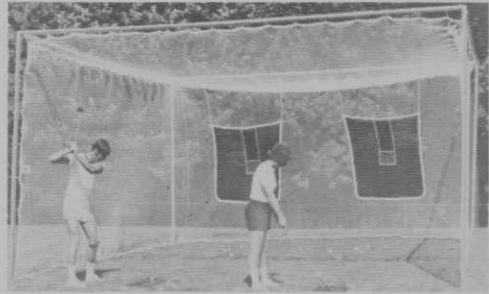

Products

Indoor/outdoor practice cage

Jayfro Corp.'s golf practice cage is made of heavy knotless nylon with a 4½-foot-square nylon baffle combination target and weighted bottom. It's available in two sizes (for one or two golfers), with or without a 2-inch-diameter aluminum frame.

just the cable length between two trees or posts. From Cableguard Systems, Inc.

Circle 206 in free information card

Outdoor tables

Embassy outdoor furniture offers a contemporary appearance combined with easy installation (just a single leg to sink in the ground), simple maintenance, and sturdy steel construction. A wide range of colors is available. The manufacturer: Syspended Seating Inc.

Circle 205 on free information card

Rear-engine tractors

Gravely's new 8000 series commercial grounds maintenance tractors feature a rear-mounted engine bolted directly to an all-gear, eight-speed transmission. The center power

Circle 210 on free information card

All-wood shelter

Standard Golf Co.'s new Shelterport provides excellent shelter for 8 to 10 golfers, holds two benches, and looks good on the golf course, too. It uses metal joint connectors with 2 by 4's in a triangular frame design, covered with wood side panels. The wood base members provide the form for pouring the concrete slab. Lightning rods are available at extra cost.