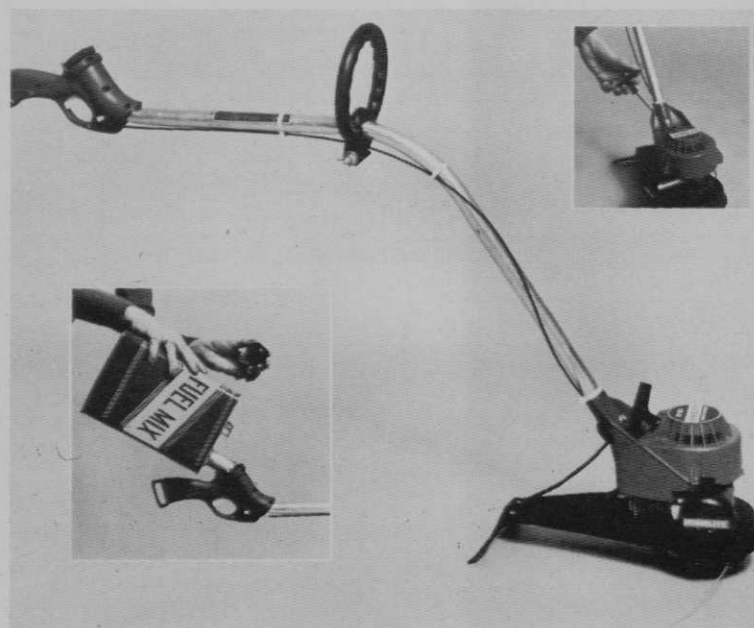

Gas-powered filament trimmer

A 1.3-horsepower, two-cycle engine powers the new ST-100 trimmer made by Homelite, division of Textron Inc. The outstanding feature of the machine is the Idle-Line string advancing system that feeds additional trimming filament only when needed and operates only when the engine is at idle. The trimmer weighs just 7¼ pounds, helping to combat operator fatigue. The fuel tank filler is conveniently located in the handle.

Circle 201 on free information card