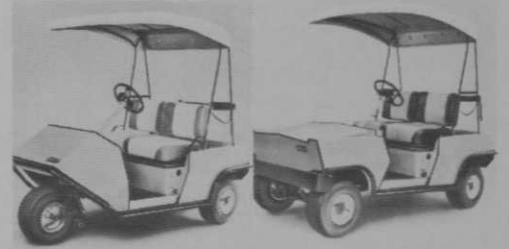

Circle 202 on free information card

Convert pickup to dump truck

The HydraDump conversion by OME, Inc. provides the advantages of a dump truck with the convenient size of a pickup — without having to buy a new vehicle. The HydraDump bed is all aluminum, so it's lightweight and won't rust; its sides are flared for larger load capacity and to prevent debris from collecting in the fender areas. Hinged at top and bottom, the tailgate allows dumping or easy loading and unloading. Furthermore, the manufacturer claims, the dump bed is easy to install and remove.

Circle 204 on free information card

4x4 tractor

Kubota Tractor Corp.'s model L295DT features four-wheel drive along with a 30-horsepower three-cylinder water-cooled diesel engine. Standard are eight forward speeds, front and rear power takeoff, power hydraulic lift, differential lock for extra traction, and independent wet disc brakes that resist wear.

Circle 212 on free information card

Electric golf cars

Nordco Marketeer, subsidiary of Nordskog Industries, Inc., makes electric golf cars in both three- and four-wheel models. Both models have 7-inch automotive-type brake drums on the rear wheels in addition to a mechanical parking brake. Frames are tubular and plate steel; bodies, diamond plate steel.