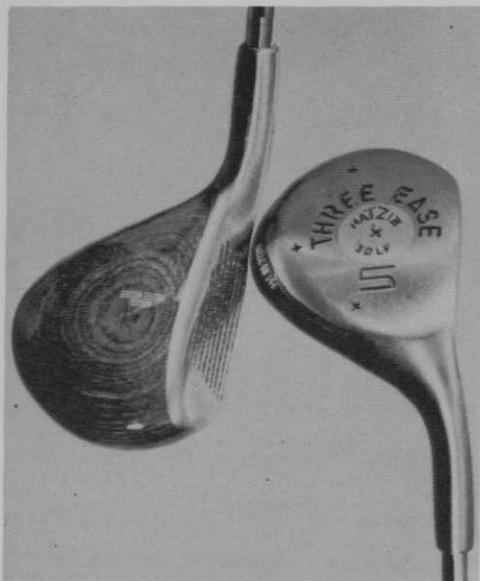

Products

Iron-faced woods

Club members or customers who have trouble hitting fairway woods will be interested in the Three Ease series of clubs offered by Matzie Golf Co. The wood heads have an iron face that lifts a ball faster than normal woods and makes it easier to hit from tight lies or traps. The USGA-approved clubs are numbered 3 through 9 for right-handed players and 5 through 7 for left-handers.

Circle 210 on free information card

Insert adhesive

Polygem Products has come up with a new adhesive to repair face inserts to wood club heads. Adhesive No. 223 is applied to the metal insert and left to dry at room temperature.

Circle 216 on free information card

Improved spreader

O.M. Scott and Sons has produced an improved rotary spreader that is more durable and distributes seeds more evenly. The R-7X model has a 3,800-cubic-inch hopper and weighs 25 pounds. It replaces the R-7 and PR-1 model spreaders in the Pro-Turf line.

Circle 206 for free information card

Tractor mower

Continental Belton Co. offers its center-mounted tractor mowers, model KTR-60. A cantilevered suspension system supports the tractor, eliminating the need for chains and bars between the mower and the tractor's underside. The cutting blades can be adjusted by using a hydraulic lift without leaving your seat.