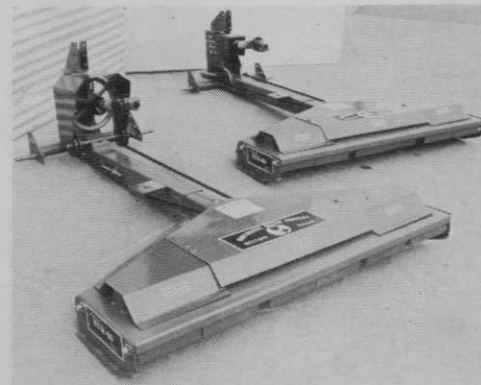

Circle 216 on free information card

Improved spreader

O.M. Scott and Sons has produced an improved rotary spreader that is more durable and distributes seeds more evenly. The R-7X model has a 3,800-cubic-inch hopper and weighs 25 pounds. It replaces the R-7 and PR-1 model spreaders in the Pro-Turf line.

Circle 206 for free information card

Tractor mower

Continental Belton Co. offers its center-mounted tractor mowers, model KTR-60. A cantilevered suspension system supports the tractor, eliminating the need for chains and bars between the mower and the tractor's underside. The cutting blades can be adjusted by using a hydraulic lift without leaving your seat.