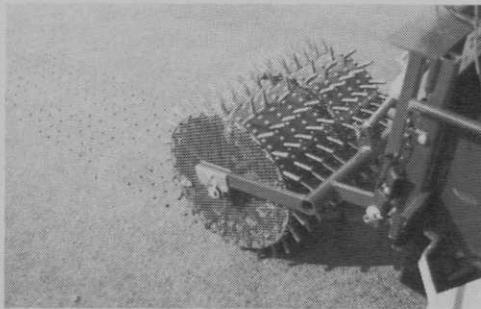

Lined, waterproof golf boots

Tretorn, Inc., now offers a golf boot for playing in cold or wet weather that could damage conventional golf shoes. Made from pliant vulcanized rubber with 11 tungsten carbide spikes molded into the sole, the boot includes arch and ankle supports and a felt innersole.

Circle 206 on free information card

Two-drum aerator

Model TCA-550 aerator has 240 tines, 120 on each of its two drums, on 2-inch centers. It makes a neat, clean hole pattern, 25 inches wide, and will aerate a 5,000-square-foot green in less than 15 minutes, leaving it in playable condition. Choose from 1/2-, 3/8-, and 3/4-inch pivoting tines. The manufacturer, De-does Industries, Inc., also offers a 120-tine economy model.