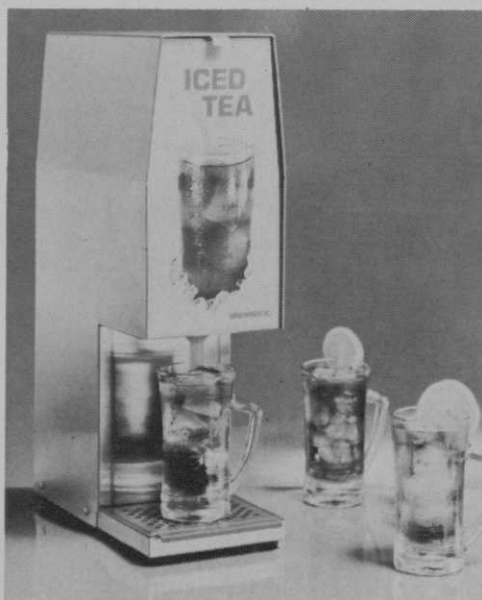

Circle 209 on free information card

Iced tea machine

An automatic iced tea machine that needs only to be connected with a cold water supply and uses instant tea mix is available from the Brewmatic Co. Your waiter or waitress fills a glass with ice and touches it to a switch to receive the iced tea.