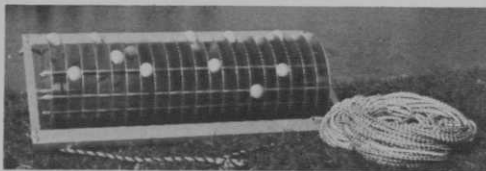

Circle 203 on free information card

Products

Pick up more - Put them into play faster

The Range Ace is designed for maximum golf ball picking effectiveness. Available in 5' widths, users prefer it over other pickers for efficiency, price and durability.