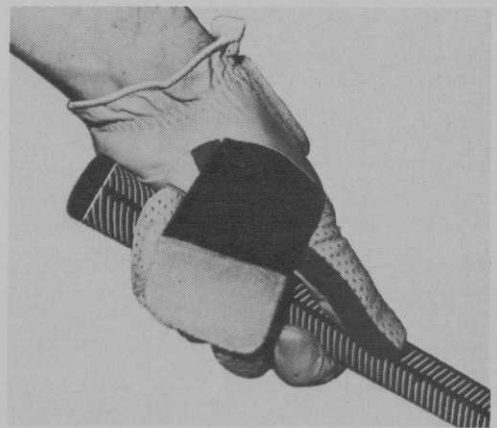

Circle 206 on free information card

Two-drum aerator

Model TCA-550 aerator has 240 tines, 120 on each of its two drums, on 2-inch centers. It makes a neat, clean hole pattern, 25 inches wide, and will aerate a 5,000-square-foot green in less than 15 minutes, leaving it in playable condition. Choose from 1/2-, 3/8-, and 3/4-inch pivoting tines. The manufacturer, De-does Industries, Inc., also offers a 120-tine economy model.

Circle 209 on free information card

Iced tea machine

An automatic iced tea machine that needs only to be connected with a cold water supply and uses instant tea mix is available from the Brewmatic Co. Your waiter or waitress fills a glass with ice and touches it to a switch to receive the iced tea.

Circle 215 on free information card

Yardage markers

Highly visible steel yardage markers for driving ranges are now available from Ginther Equipment Corp. The markers can be ordered in any color and yardage number and can be easily removed for mowing.

Circle 213 on free information card

Glove attaches to club

A glove with a tab that attaches to the club's grip has been produced by Highlander Co. The Stabilizer Grip-Locking Golf Glove will prevent the golfer's hands from turning on the club. Golfers with arthritis will especially appreciate the new control over their club.