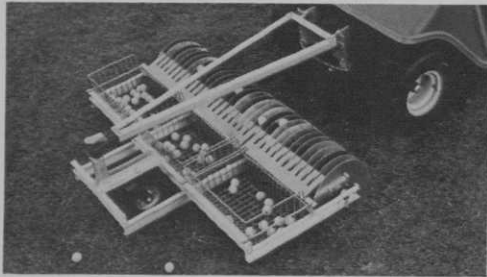

Lined, waterproof golf boots

Tretorn, Inc., now offers a golf boot for playing in cold or wet weather that could damage conventional golf shoes. Made from pliant vulcanized rubber with 11 tungsten carbide spikes molded into the sole, the boot includes arch and ankle supports and a felt innersole.

Circle 202 on free information card

Ladies' resortwear

David Crystal Co.'s Haymaker line of women's golf clothes encompasses a wide variety of styles and colors. Included are these three: a 100 percent Dacron polyester golf dress in aqua or yellow; a Lacoste shirt and pull-on skirt trimmed in contrasting colors, both in 100 percent Dacron; and a combination cotton-and-polyester tanktop in white with choice of four colors of trim to match poplin skirt or pants in white and four solid colors. The last model has an orlon acrylic V-neck pullover sweater thrown across her shoulders; it comes in seven colors.

Circle 203 on free information card

Products

Pick up more - Put them into play faster

The Range Ace is designed for maximum golf ball picking effectiveness. Available in 5' widths, users prefer it over other pickers for efficiency, price and durability.