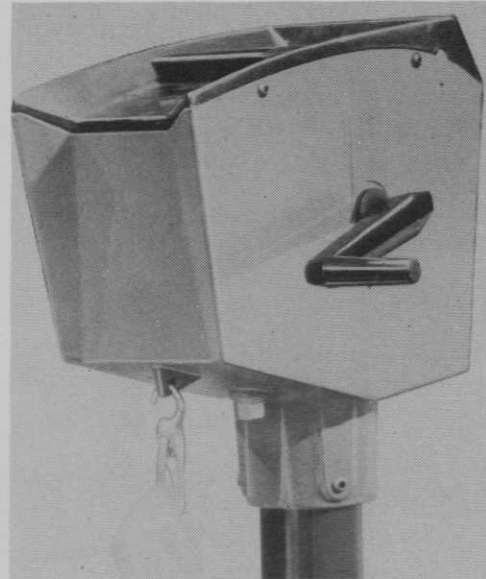

Advertisers index

AMF Harley-Davidson 20
Advanced Drainage Systems, Inc. 22
Crown Golf 38
Dedoes Industries 41
Golf Course Superintendents
Association of America 37
Iberia Earthmoving Service 42
Jacobsen Manufacturing 13
Johns-Manville Club Car 25
Lester Electrical 4
Manhattan Ryegrass Commission .....cover 4
Moody Sprinkler Co. ....cover 2
Par Aide Products Co. 15
Rodale Resources 33
Taylor-Dunn Mfg. Co. 17
Trojan Battery Co. ....cover 3
Welco Carpet Corp. 26-27

NEXT MONTH IN GOLF BUSINESS: forecast for 1978

golf business

ADVERTISING SALES OFFICES

HEADQUARTERS: 9800 Detroit Ave.,
Cleveland, OH 44102 (phone 216/651-5500)
RICHARD J. W. FOSTER
General manager

NEW YORK: 757 Third Ave.,
New York, NY 10017 (phone 212/421-1350)
STEPHEN STONE
Eastern manager

CHICAGO: 333 North Michigan Ave., Room 808
Chicago, IL 60611 (phone 312/236-9425)
JOE GUARISE
Midwestern manager

ATLANTA: 3186 Frontenack Court, NE,
Atlanta, GA 30319 (phone 404/252-4311)
RICHARD GORE
Southern manager

LOS ANGELES: 4311 Wilshire Blvd.,
Los Angeles, CA 90010 (phone 213/933-8408)
JOHN SANDFORD
Western manager

SAN FRANCISCO: 615 Montgomery St.,
San Francisco, CA 94111 (phone 415/982-0110)
ROBERT A. MIEROW
Western manager

Products

Aluminum ball washer

A new ball washer with aluminum console and casing is available from Standard Golf Co. The rustproof Professional unit cleans four balls simultaneously and comes in red, yellow, avocado, blue, orange, and white. It is also offered with a Cyclocase.

Circle 208 on free information card