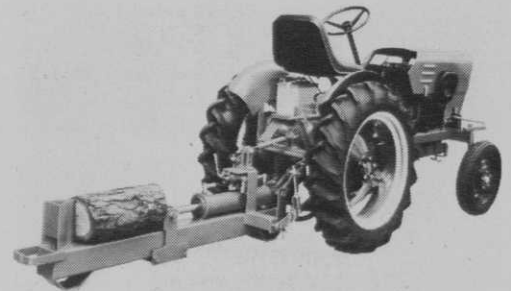

Circle 208 on free information card

Aluminum dump bed

OME Inc. is offering its aluminum trailer with a dump bed operated by a 12-volt hydraulic system. There are hinges at the top and bottom of the tailgate, giving the operator two ways to dump the contents.

benches, ductboards, guard rails, and room light.

Circle 207 on free information card

Log-splitting machine

Logs 26 inches long or less can be split by a new hydraulic machine for Power King tractors, formerly Economy tractors, from Engineering Products Co. The machine can be mounted on a tractor hitch or trailer.