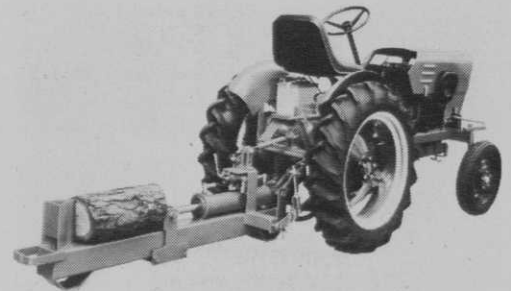

Log-splitting machine

Logs 26 inches long or less can be split by a new hydraulic machine for Power King tractors, formerly Economy tractors, from Engineering Products Co. The machine can be mounted on a tractor hitch or trailer.

Circle 209 on free information card