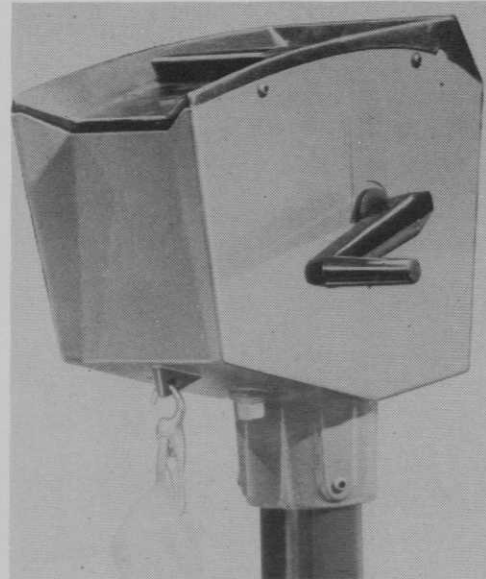

Advertisers index

AMF Harley-Davidson	20
Advanced Drainage Systems, Inc.	22
Crown Golf	38
Dedoes Industries	41
Golf Course Superintendents Association of America	37
Iberia Earthmoving Service	42
Jacobsen Manufacturing	13
Johns-Manville Club Car	25
Lester Electrical	4
Manhattan Ryegrass Commission	cover 4
Moody Sprinkler Co.	cover 2
Par Aide Products Co.	15
Rodale Resources	33
Taylor-Dunn Mfg. Co.	17
Trojan Battery Co.	cover 3
Welco Carpet Corp.	26-27

NEXT MONTH IN GOLF BUSINESS: forecast for 1978

golf business

ADVERTISING SALES OFFICES

HEADQUARTERS: 9800 Detroit Ave.,
Cleveland, OH 44102 (phone 216/651-5500)
RICHARD J. W. FOSTER
General manager

NEW YORK: 757 Third Ave.,
New York, NY 10017 (phone 212/421-1350)
STEPHEN STONE
Eastern manager

CHICAGO: 333 North Michigan Ave., Room 808
Chicago, IL 60611 (phone 312/236-9425)
JOE GUARISE
Midwestern manager

ATLANTA: 3186 Frontenack Court, NE,
Atlanta, GA 30319 (phone 404/252-4311)
RICHARD GORE
Southern manager

LOS ANGELES: 4311 Wilshire Blvd.,
Los Angeles, CA 90010 (phone 213/933-8408)
JOHN SANDFORD
Western manager

SAN FRANCISCO: 615 Montgomery St.,
San Francisco, CA 94111 (phone 415/982-0110)
ROBERT A. MIEROW
Western manager

Products

Aluminum ball washer

A new ball washer with aluminum console and casing is available from Standard Golf Co. The rustproof Professional unit cleans four balls simultaneously and comes in red, yellow, avocado, blue, orange, and white. It is also offered with a Cyclocase.

Circle 208 on free information card