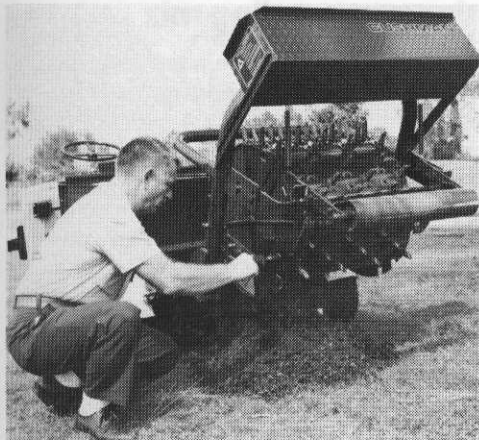

Products

New greens aerator minimizes manpower

Nearly 3 years in development, the Greensaver greens aerator eliminates any need to manually rake up cores after aerification. Instead, cores are collected inside a drum studded with 112 hollow tines; they can be removed easily (top photo) through a hinged door. The Greensaver, which will be introduced by Cushman at the GCSAA show in Portland next month, can be mounted on any hydraulically equipped Turf-Truckster chassis. Weight added to the vehicle is transferred to the coring drum, thus providing downward pressure to give 2½-inch penetration. The coring unit is designed to permit travel over uneven surfaces without substantially affecting vehicle traction or penetration depth. Based on tests at courses in the south and midwest, the Greensaver can remove 60 percent as much soil as walk-behind aerators, but can aerify greens up to 10 times faster.

Circle 217 on free information card

Walk-behind rotaries

A new line of walk-behind rotary mowers, called Hevi-Duty by the manufacturer, Toro Co., comprises five machines; all meet ANSI safety specifications. Shown above (clockwise from upper right): 4-horsepower 21-inch rear-bagger; 5-horsepower 21-inch hand-propelled; 4-horsepower 21-inch side-discharge; and 6-horsepower 25-inch models.