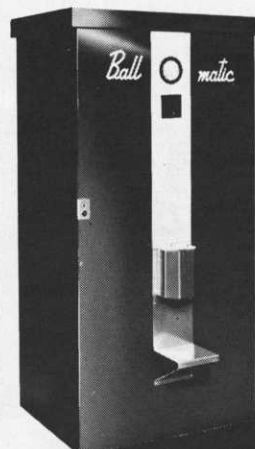

Circle 209 on free information card

Keep an eye on the liquor

A liquor dispenser with the bottles in clear view of the customers (and the bartender) is available from Tru-Measur, Inc. Called the Porta-Console, it can be used on the main bar, the back bar, or a table. The cabinet has glass front and rear, a lock, and a six-bottle dispenser underneath; it takes quarts, fifths, metrics, or half-gallons. Every drink is accurately measured and counted.

the silent Partner

Ballomatic

This all-purpose, self contained golf ball dispenser automatically washes, counts, stores and dispenses balls into baskets for your customers! Operates by coins, tokens or remote control.