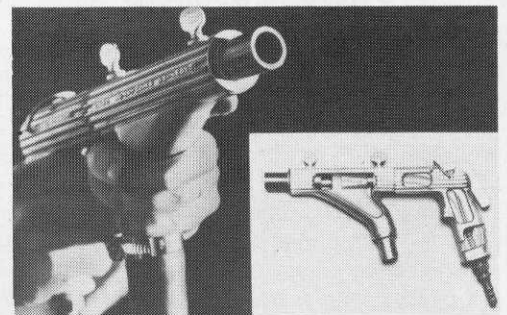

Gun shoots fertilizer

The Ferti-Blast gun is light in weight, but will spread granular or pelleted material such as fertilizer uniformly over a distance of up to 75 feet without water or expensive tank equipment. All that's needed is a portable air compressor and a truck to carry the fertilizer. Product of Federal Brass Manufacturing Co., the gun is especially effective in spreading fertilizer on hard-to-cover areas.

Circle 207 on free information card