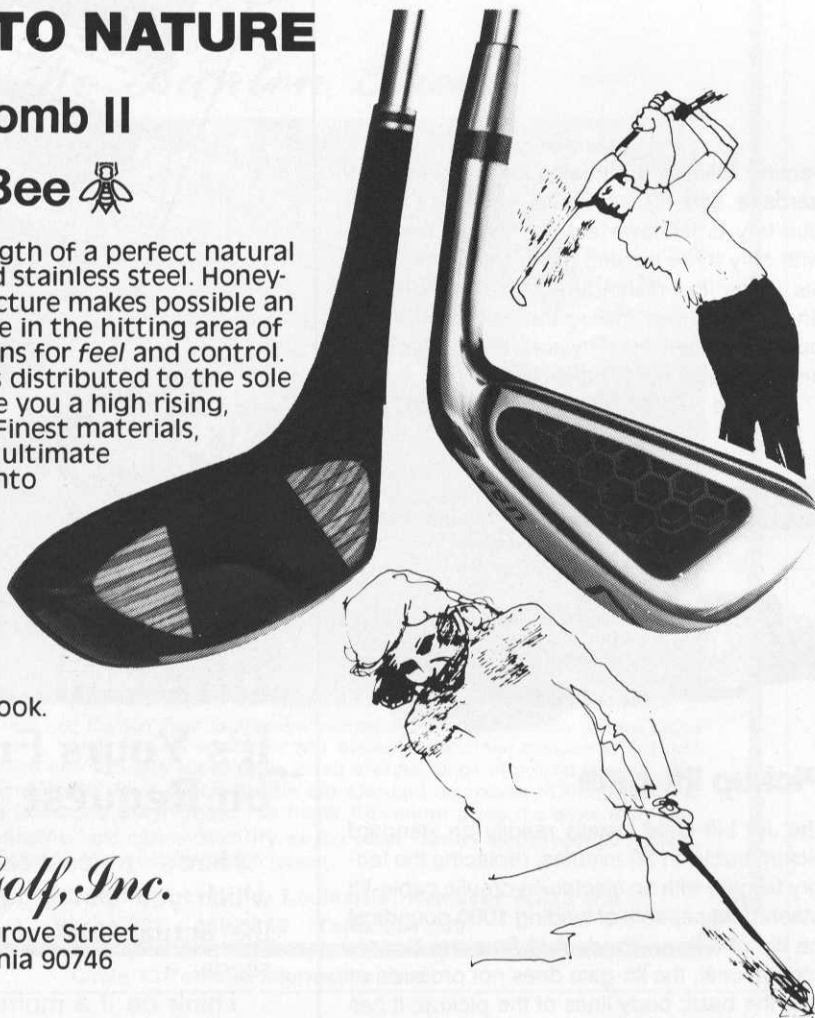

Highland Colonial Bentgrass Commission

Dept. A

Suite One, Rivergrove Bldg.
2111 Front St. N.E.
Salem, Oregon 97303

Circle 135 on free information card

BACK TO NATURE

Honeycomb II

Honey Bee

Now, the strength of a perfect natural form in rugged stainless steel. Honeycomb cell structure makes possible an ultra-thin blade in the hitting area of our newest irons for *feel* and control. Head weight is distributed to the sole and toe to give you a high rising, straight shot. Finest materials, crafted to the ultimate in beauty, go into Honeycomb II and Honey Bee woods and irons. Balanced to perfection, club to club, they play as good as they look. Ask your pro.