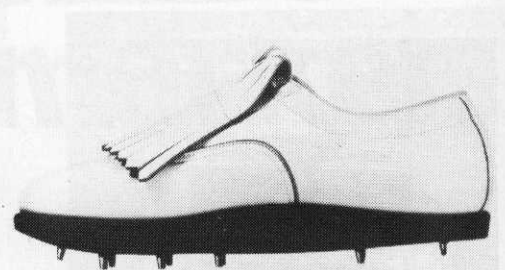

Circle 206 on free information card

Natural golf shoe

Pick up on the trend to "natural"-type shoes by selling oblique-toe, rocker-sole golf shoes in your pro shop. Get-Set Golf Shoe Co.'s product has what the company calls an Un-Heel, to move body weight and center of gravity to a more natural position: towards the arch. This to create a more solid plane of balance through the hitting area, as well as comfort when walking. Made of top-grain elk-hide leather and lined with orthopedic leather, Get-Set shoes needn't be polished—just cleaned.