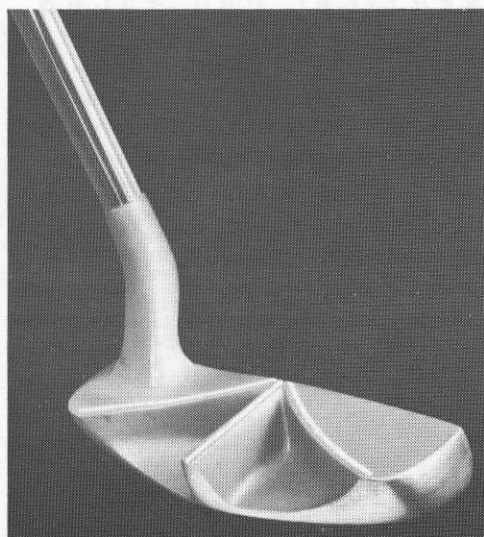

Offset-shaft putter

The WIN putter distributed by Jonal Co. is now offered with an offset shaft in four lengths from 33 to 36 inches. The putter is investment cast, in stainless steel and silicone bronze, for righthanders. An arrow incorporated in the design of the clubhead points exactly at the golfer's desired line of roll and helps him hit the ball on dead center.

Circle 211 on free information card