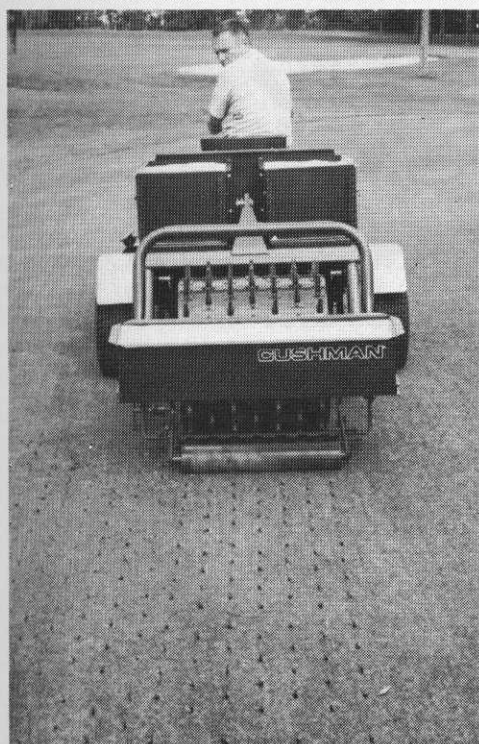

Products

New greens aerator minimizes manpower

Nearly 3 years in development, the Greensaver greens aerator eliminates any need to manually rake up cores after aerification. Instead, cores are collected inside a drum studded with 112 hollow tines; they can be removed easily (top photo) through a hinged door. The Greensaver, which will be introduced by Cushman at the GCSAA show in Portland next month, can be mounted on any hydraulically equipped Turf-Truckster chassis. Weight added to the vehicle is transferred to the coring drum, thus providing downward pressure to give 2½-inch penetration. The coring unit is designed to permit travel over uneven surfaces without substantially affecting vehicle traction or penetration depth. Based on tests at courses in the south and midwest, the Greensaver can remove 60 percent as much soil as walk-behind aerators, but can aerify greens up to 10 times faster.

Circle 201 on free information card

Premium-quality balls are hand selected and tested

The Toney Penna golf ball is called "the most precise ever made" by Rawlings Golf, now selling it nationally through pro shops. Made of lively two-piece construction with a Surlyn cover, the balls are each hand-measured for precise roundness, weight, size, and compression. A rough-hewn wood display box comes with a half-gross order of two dozen three-ball pouches.