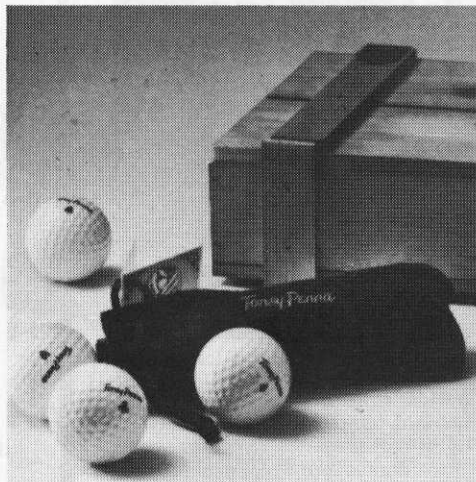

Products

New greens aerator minimizes manpower

Nearly 3 years in development, the Greensaver greens aerator eliminates any need to manually rake up cores after aerification. Instead, cores are collected inside a drum studded with 112 hollow tines; they can be removed easily (top photo) through a hinged door. The Greensaver, which will be introduced by Cushman at the GCSAA show in Portland next month, can be mounted on any hydraulically equipped Turf-Truckster chassis. Weight added to the vehicle is transferred to the coring drum, thus providing downward pressure to give 2½-inch penetration. The coring unit is designed to permit travel over uneven surfaces without substantially affecting vehicle traction or penetration depth. Based on tests at courses in the south and midwest, the Greensaver can remove 60 percent as much soil as walk-behind aerators, but can aerify greens up to 10 times faster.

Circle 201 on free information card

Premium-quality balls are hand selected and tested

The Toney Penna golf ball is called "the most precise ever made" by Rawlings Golf, now selling it nationally through pro shops. Made of lively two-piece construction with a Surlyn cover, the balls are each hand-measured for precise roundness, weight, size, and compression. A rough-hewn wood display box comes with a half-gross order of two dozen three-ball pouches.