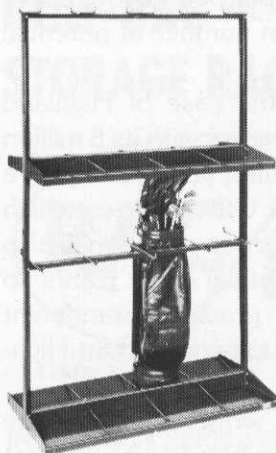

INCREASE EARNINGS, SERVICE & SPACE Remodel your present storage space, update with NEW *Stafford* VERTICAL BAG RACKS

- Wear and tear of golf bags is completely eliminated
- Damp bags dry faster — no mildew
- Faster, easier storage
- Provides a neat appearance
- Easy to install and add more as needed

Your members will like the extra convenience and care. Your pro shop profits from 40% more space these racks make available. Double unit shown holds 16 bags, size 2' x 4' x 6'-6" high, gives 12" x 12" space for bags. Single unit holds 8, size 1' x 4' x 6'-6" high. Sturdy steel. Bags set solid on tapered shelves. Send us your floor measurements, we will plan a layout and quote you — no obligation. U.S. and Canadian patents. Send for folder.

The A.G. STAFFORD Co.

2000 Allen Ave., S. E.
Box 8877, Canton, O. 44711
Phone 216/453-8431

Circle 130 on free information card

It takes a lightweight shaft to build a super golf club!

Compare these facts:

Manufacturer/Shaft	Net Shaft Weight	Percentage Lighter
TITANalloy Gold Shaft	101.0 grams	15.62% less*
ZIRTECH 200	101.2 grams	15.45% less*
HOGAN LEGEND	110.6 grams	7.60% less*
TT DYNAMIC Steel	119.7 grams	*Industry Standard

Measured on length of 42 7/8" as cut for standard installation, R flex.

TITANalloy SPORTS CORPORATION

Dept. GB, 17905 Skypark Dr., Suite Q, Irvine, Calif. 92714 (714) 549-3476