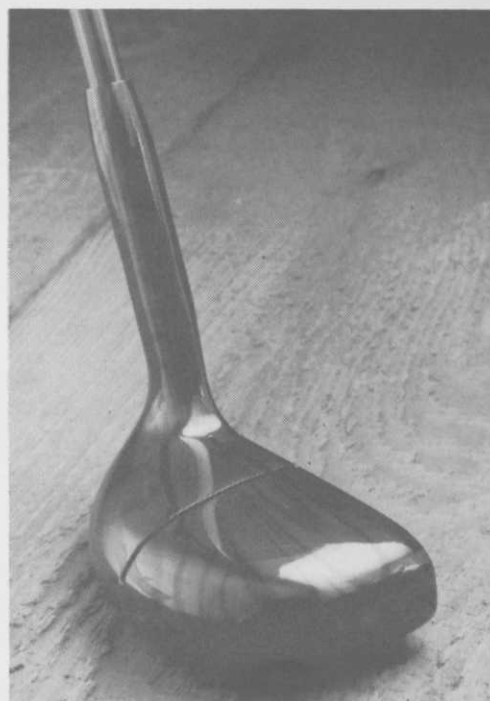

Putter looks like wood

The XF-15ST from Ray Cook Putters is manufactured from solid die-forged aluminum, but offers the beauty of a richly grained wood. Deeply machined alignment grooves help line up putts with accuracy.

Circle 207 on free information card

New perennial ryegrass

Regal perennial ryegrass, a new turf-type variety from North American Plant Breeders, offers improved rust resistance, cuts cleanly, and shows a darker green color than other turf-type ryegrasses. It can be mowed as low as 3/4 inch and is well-suited for straight plantings or for mixtures with other turfgrasses.

Circle 206 on free information card

Advertisers index

Acushnet	C12
Commerce & Industry	
Insurance Co.	C18, 35
Cushman	11-14
DiFini Originals Inc.	C14
ESB Brands	C24
E-Z-Go	C10
Graftek/Exxon	C6
Kohler Co.	cover 2
Moody Sprinkler Co.	C16
Northrup King Co. (regional)	6A
Par Aide Products Co.	16
Pedersen Golf	34
S.P.I.C.	18-19
Standard Golf Co.	C20
Tee-2-Green Corp.	cover 4
Tretorn Inc.	C 8
Trojan Battery Co.	cover 3
Velsicol Chemical Co.	C4

Look for your free GOLF BUSINESS Calendar in the center of this issue. If someone else has already taken it, see p. 23 for details on how to order another.

ADVERTISING SALES OFFICES

HEADQUARTERS: 9800 Detroit Ave., Cleveland, OH 44102 (phone 216/651-5500)
RICHARD J. W. FOSTER
General manager

NEW YORK: 757 Third Ave., New York, NY 10017 (phone 212/421-1350)
STEPHEN STONE
Eastern manager

CHICAGO: 333 North Michigan Ave., Room 808 Chicago, IL 60611 (phone 312/236-9425)
JOE GUARISE
Midwestern manager

ATLANTA: 3186 Frontenack Court, NE, Atlanta, GA 30319 (phone 404/252-4311)
RICHARD GORE
Southern manager

LOS ANGELES: 4311 Wilshire Blvd., Los Angeles, CA 90010 (phone 213/933-8408)
JOHN SANDFORD
Western manager

SAN FRANCISCO: 615 Montgomery St., San Francisco, CA 94111 (phone 415/982-0110)
ROBERT A. MIEROW
Western manager