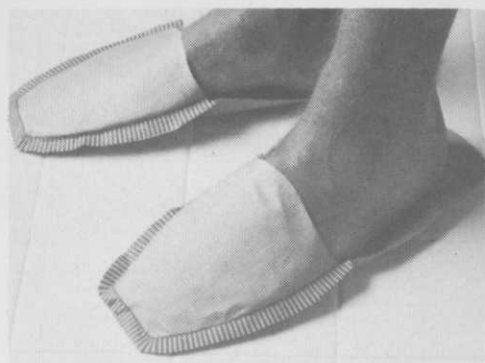

Battery charger

A battery charger with an electronic timer that monitors the voltage being fed into a golf car battery has been introduced by Lester Electrical. When the car receives the voltage it needs, the timer automatically shuts off and conserves power.

Circle 211 on free information card

Disposable slippers

Skid-resistant, disposable Dri-Toz slippers are sold by Struble & Moffitt. The tan-colored, corrugated footwear is made from kraft paper and provides sanitary protection for any club guest or member.

Circle 212 on free information card

All-weather pen

Hub Pen Co. makes a pen that is guaranteed to write every time, whatever the weather. It works in rain, snow, sleet, high humidity, freezing temperatures, and heat — as well as indoors. Even writes underwater, over grease, or upside down.

Circle 209 on free information card