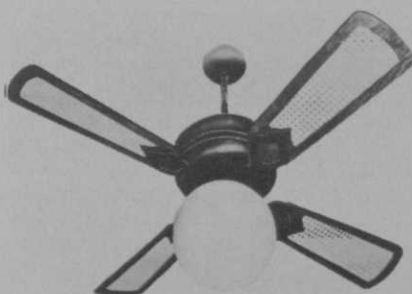

Circle 714 on free information card

WONDERING how to keep in touch with your office, while in the clubhouse or on the course? Standard Communications might have the answer with its line of pagers. Shown below is the 840Z. Weighing less than eight ounces, the model offers automatic voice reception after a beep signal. A high-impact cyclac case has a convenient chrome clip enabling the pager to be worn on shirt pocket or belt.