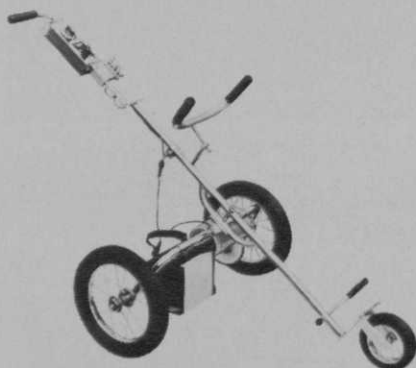

Circle 701 on free information card

TWO, new types of PVC irrigation hoses are now out from Acme-Hamilton. Heliflex L, designed for drip-type applications, and Black Crown, a flexible supply line for travelling systems, are both available in sizes up to six inches.

Circle 702 on free information card

ENGINEERED for flexible use and built for durability, the E-Z-GO GT-7 truck takes on any maintenance job on the course. With the strength of a 60 cubic inch air-cooled engine, the GT-7 has the power to pull a full payload up to 35 mph. Several options are available with the unit, including a power take-off.

Circle 704 on free information card

AS an alternative or supplement to car rentals, the Kangaroo Katty by Gan-Ed offers both profits and advantages to the course. The motorized cart is guaranteed to pay for itself in six months, according to the manufacturer, and will not cause the wear and tear of cars. The Katty is operational in all kinds of weather, even when cars can't go. Gan-Ed is currently offering a new model of the Katty for heavy rental use on courses. The new model features rugged caster wheels and a battery that will hold a charge for more than 36 holes.

Circle 711 on free information card

GROUND LEVEL loading and heavy-duty hauling are the two jobs of the Tiltster trailer from Magline. With one man operation in mind, the low bed unit is equipped with a tapered, self-adjusting tailgate ramp providing a smooth, gradual incline for easy loading and unloading. The units come in three models with load capacity of 2,000, 3,000 and 5,000 lbs.