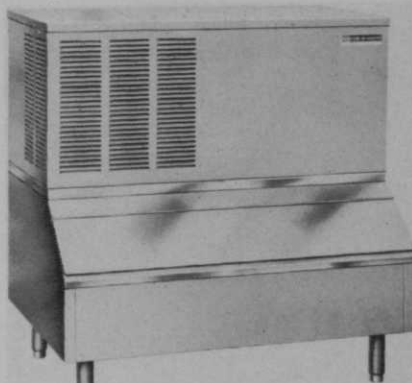

Circle 706 on free information card

RUGGED durability in a heavy-duty utility trailer is now being offered by Hyland. With a capacity of 10,000 pounds, the trailer is constructed of diamond plate steel with a wide body mounted on dual axles. Either surge or electric brakes are available.

Circle 709 on free information card

WITH the largest capacity of any ice machine that fits under a bar, Sunbeam Mile High introduces a choice of three models with capacities of 250, 325 or 450 pounds daily. All units are 44 inches wide, 36 inches high and 30½ inches deep with 300 pound bin. Cubes can be made in a choice of three sizes and are individually frozen and harvested.