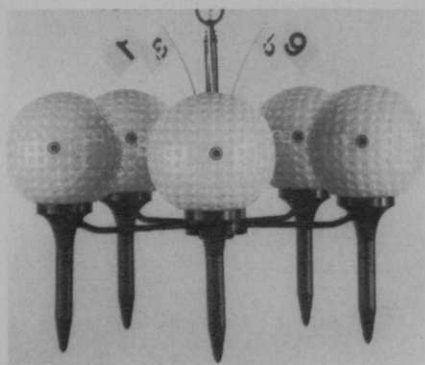

TAKE CARE of your clubhouse decorating problems with new golf-motif lighting from Feldman. The Golf-Lights are oversized replicas of balls on tees. The lamps come in several styles — table lamps, hanging fixtures or wall units. Available in bright chromatic yellow, green and red, the lights are a natural for the grill, bar or locker room.

Circle 709 on free information card

WITH the largest capacity of any ice machine that fits under a bar, Sunbeam Mile High introduces a choice of three models with capacities of 250, 325 or 450 pounds daily. All units are 44 inches wide, 36 inches high and 30½ inches deep with 300 pound bin. Cubes can be made in a choice of three sizes and are individually frozen and harvested.