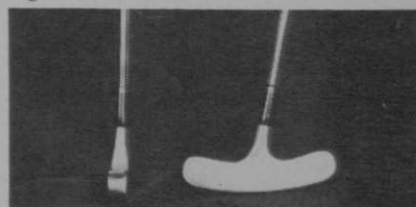

fumes at the surface. No exhaust hood is needed.

Circle 713 on free information card

COMBINING the qualities of a litter container and a communications systems, the Clean City Square blends into existing architecture, enhancing club image. The containers come in a variety of solid colors, wood-grain or exposed aggregate panels. Clean City also offers a number of stock panels conveying messages or custom panels reproducing club logo or name. Shown below are the 55 and 30 gallon models.

Circle 714 on free information card

TAKING the doubt out of putting is the principle behind the Plumb Bob putter. Using the putter's design to aid in sighting the hole, the Plumb Bob can keep the ball near the target. The sweet spot on the putter is directly in the center, enabling truer strokes.