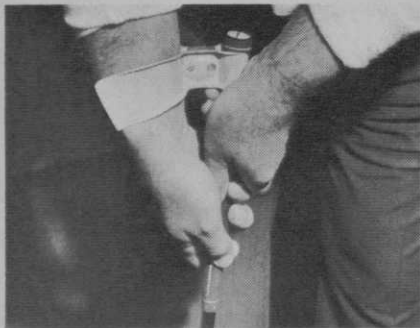

NEW PRODUCTS

HELPING the golfer attain accuracy and control on the green is the whole idea behind Koch-Sherry's Super-Putt golf training device. Consisting of a pair of collars that position the wrists to aid the stroke, the Super-Putt assists in achieving the pendulum-like motion necessary for success in putting. The development of a smooth, consistent stroke will shave strokes off the golfer's game.

Circle 701 on free information card

AIDING turf to better absorb water is the job of Hydro-Wet from Kalo Laboratories. This new wetting agent can handle the problems arising with compacted hydrophobic or sloping soils. Hydro-Wet is designed to release compaction layers allowing turf to better absorb water. Complimenting liquid fertilizers and pesticides, the product assists these compounds in getting to the roots faster. The substance can aid in cutting watering costs.

Circle 714 on free information card

TAKING the doubt out of putting is the principle behind the Plumb Bob putter. Using the putter's design to aid in sighting the hole, the Plumb Bob can keep the ball near the target. The sweet spot on the putter is directly in the center, enabling truer strokes.