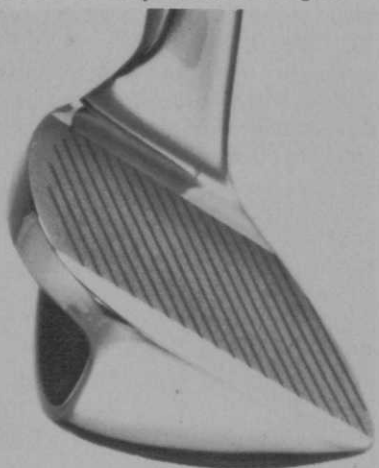

Circle 705 on free information card

DESIGNED TO enhance clubhouse decor, the Perma-Stand waiter's tray stand by Sterwood Industries is the first of its kind to be molded entirely of tough, high-impact thermoplastic. Several finishes are available — walnut, mahogany, amber or steel blue. Color-coordinated straps made of "seat belt" webbing are guaranteed with the unit for two years.

forms are available — two carbon copies or three.

Circle 707 on free information card

FEATURING A spherical sole which allows the clubhead to glide through sand or grass, the Wallaby Walloper is the latest in wedges from Golfcast. The Walloper offers a new innovation in design through its investment cast production. A pouch-like opening in the back of the clubhead can be utilized for lead insertion to help control weight.