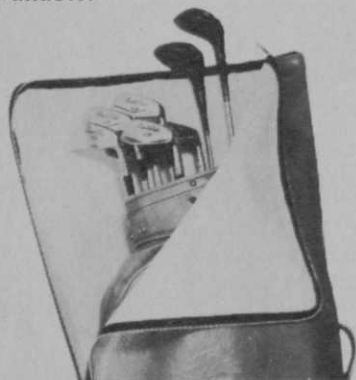

NEW PRODUCTS

PROTECTING bags from dirt, dampness and accidental club loss, a new elephant hide vinyl travel case is the latest innovation from S. I. Jacobson. The case features a heavy-duty double zipper to protect against pilferage and comes in a zippered plastic cover, which is reusable as a sweater bag, travel kit, etc. The case comes in five different colors and logo reproduction is available.

Circle 701 on free information card

SETTING TRENDS in sauna installations is the concept behind log saunas from Golden Gate Spa Products. Built with spruce and imported from Finland, the systems are prefabricated and available in 22 different sizes. Shown below is the Rantasalmi unit offering wall thickness of three inches. Saunas can be built to individual specifications and can include space for adjacent shower facilities.

Circle 702 on free information card

SAFE AND SELECTIVE, Lawn-Saver herbicide concentrate from Delta Foremost covers large areas at a low cost. Adaptable to bluegrass, bentgrass and bermuda, Lawn-Saver is a combination herbicide and surfactant, highly concentrated and containing six pounds of active herbicide in each gallon.