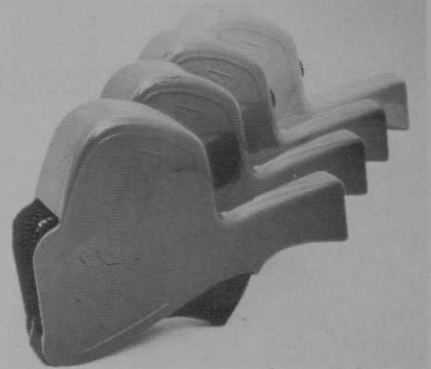

Circle 711 on free information card

CLEARING THE AIR is a snap with an electronic air cleaner by Master Appliance. The streamlined, portable model shown below is adaptable to bar units, meeting rooms, banquet halls or any place in the club where people gather. Utilizing activated carbon filters, the Master automatically cleans the room of smoke, fumes and odors.

Circle 712 on free information card

VERSATILE enough to handle a number of ground chores, the Hesston Front Runner Three Wheeler offers a combination of maneuverability and all-season use. Available in either 16 or 19.8 hp models, the Three Wheeler has a heavy-duty gear box with rack and pinion steering, a zero turning radius, front-wheel hydrostatic drive and precise control of front-mounted attachments. Attachments include a 48-inch, 60-inch or giant 80-inch batwing mower, a snow thrower or V-plow for snow removal and a 48-inch blade for moving dirt.

Circle 713 on free information card

DESIGNED with insect control in mind, the "Mr. Zap" electrocuting unit by Gardner will stop flying pests such as flies, wasps, gnats, moths and mosquitoes. Primarily in use outdoors, the unit is equipped with a six-foot, heavy-duty cord that will plug into any standard 110/120 volt household outlet. The system is safe, if touched.

Circle 714 on free information card

TAKE the uncertainty out of the pro shop with price markers by Primark. The California firm has several models on the market. Shown is the L-4 that can be used on either hard or soft goods. Built with durable Cycolac®, the unit is 12 oz. and is designed to lessen employee fatigue during prolonged operation.