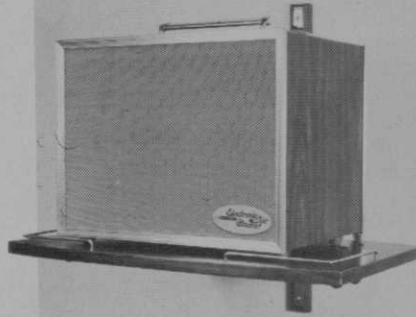

Circle 712 on free information card

VERSATILE enough to handle a number of ground chores, the Hesston Front Runner Three Wheeler offers a combination of maneuverability and all-season use. Available in either 16 or 19.8 hp models, the Three Wheeler has a heavy-duty gear box with rack and pinion steering, a zero turning radius, front-wheel hydrostatic drive and precise control of front-mounted attachments. Attachments include a 48-inch, 60-inch or giant 80-inch batwing mower, a snow thrower or V-plow for snow removal and a 48-inch blade for moving dirt.