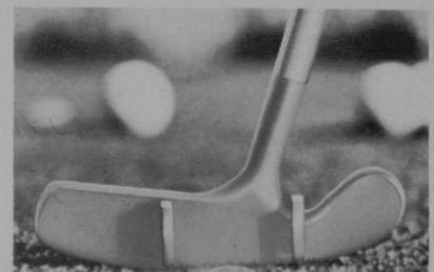

Circle 714 on free information card

TAKE the uncertainty out of the pro shop with price markers by Primark. The California firm has several models on the market. Shown is the L-4 that can be used on either hard or soft goods. Built with durable Cycolac®, the unit is 12 oz. and is designed to lessen employee fatigue during prolonged operation.

Circle 715 on free information card

MOBILE FOODSERVICE racks by Crescent Metal Products aid the movement of food in the kitchen. The Cres-Cor units are constructed of aluminum and are available in heights from 36 to 70 inches. Cres-Cor also offers a convenient bulk storage rack. The racks are designed to hold plastic food boxes, featuring interlocking lids.

Circle 716 on free information card

COURSE IRRIGATION components by the Weather-matic Division of Telsco are built for long-life and performance. The P-34 "Lawnmaster" is the newest sprinkler in the line.

Circle 717 on free information card

A REMARKABLE concept in putting lies within the Teacher putter. According to its manufacturer, it's the only teaching club that can actually be played with. On the practice green, the putter is used with its projecting insert and in play, the reverse side.