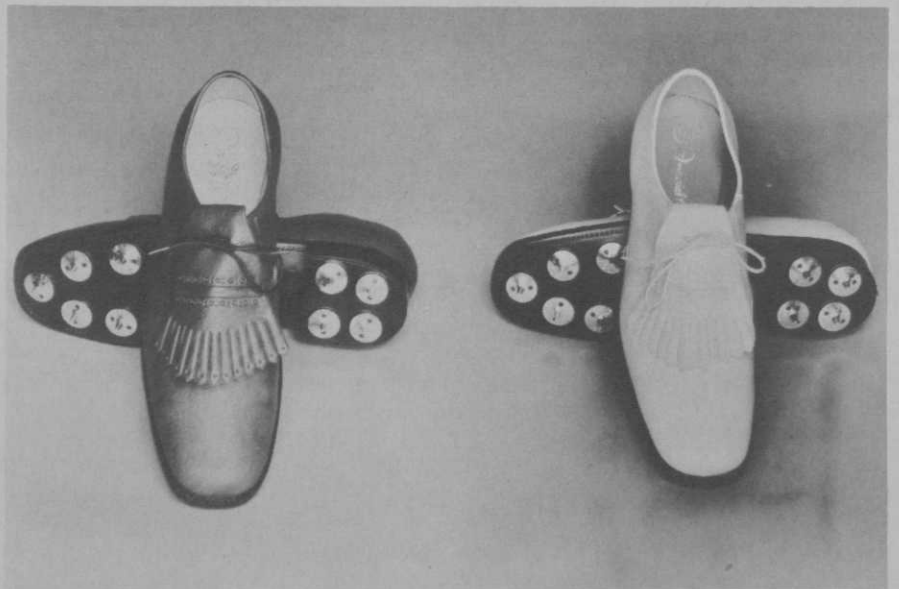

Mayflower-Medalist, Ltd., announces two new styles of modified square toe shoes now available for pro shops. The shoes feature full cushion sole, 100 per cent leather lining from heel to toe, fully vulcanized soles, crushed grain all white or soft chocolate brown and sizes 6½ to 12 with size 13 in D width. The shoe retails for approximately $20.

Circle No. 108 on reader service card

John Deere & Company announces the new JD301 and JD401 tractors available in turf, loader and utility models. All units feature gasoline or diesel engines and have direct-drive transmission with eight forward and four reverse speeds. Special and allied equipment available for the two models include: power steering, power brakes, hydraulic direction reverser, differential lock, loader with 2,500-pound capacity, backhoe, forklift plus a wide selection of turf and utility tires.

Circle No. 109 on reader service card

A self-lowering, self-elevating hydraulic trailer has been introduced by **Magline, Inc.** The Trailevator is equipped with a mechanical-hydraulic system which lowers the trailer bed to ground level for easy loading, then lifts and locks into hauling position. The tailgate serves as a heavy-duty loading ramp as well as a secure box closure. The units have loading capacities ranging from 2,000 to 3,000 pounds.

Circle No. 110 on reader service card