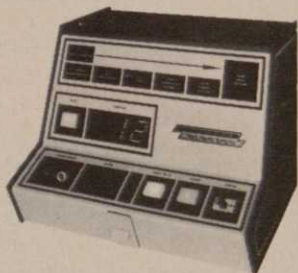

NOW!

INSTANT GOLF HANDICAPPING

after each round
at your club!

NEW COMPUTER GOLF HANDY-CAPPER

No mailing of scores
Profitable / Available Now
Write for FREE demonstration

SPORTS COMPUTER CORPORATION
35 CENTRAL AVENUE
FARMINGDALE, L.I., N.Y. 11735
(516) 249-2121

For more information circle number 248 on card

GIVE YOUR GROUNDS A BETTER CHANCE with a W-W SHREDDER GRINDER

Choose the capacity you need to handle all your soil preparation, top dressings, mulches and build compost piles. Shred, grind, mix, screen with easily interchangeable shredding rollers and grinding screen. Handle osmunda, peat moss, even phosphate rock with big capacity to cover large areas—fast!