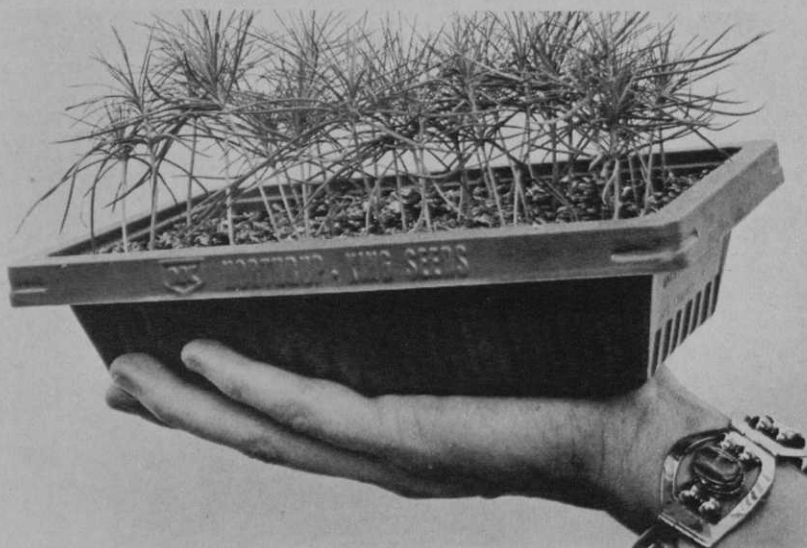

Northrup King & Company announces its line of Punch 'n Gro Kits, Ponderosa Pine. The kit contains 20 or more pine seeds that germinate over a two or four week period. The seedlings can be transplanted after three months and then moved to a permanent location after two or three years. Retail cost of kit is 79 cents. Circle No. 105 on reader service card