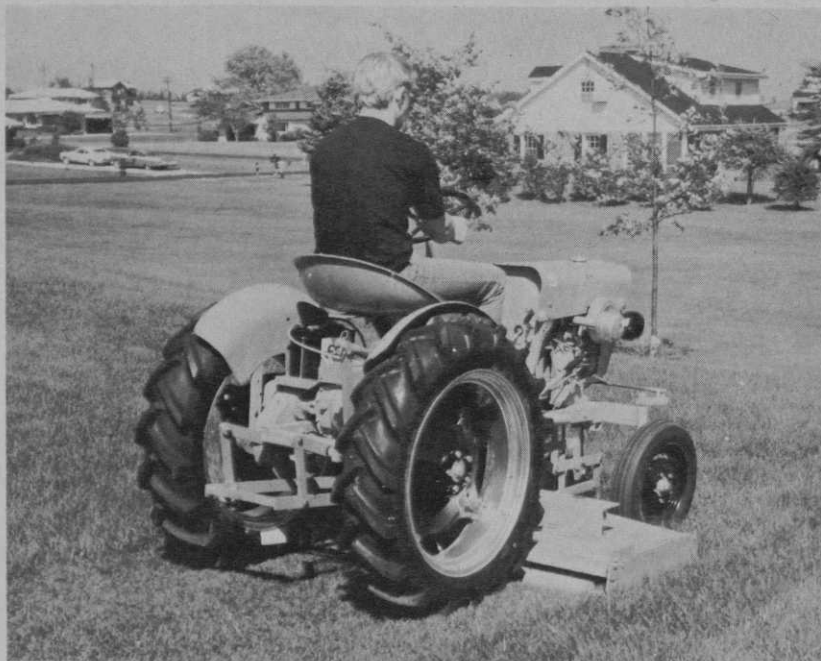

Circle No. 120 on reader service card

Engineering Products Company introduces four rotary mowers and a large sickle-bar mower for 1970 (these attachments fit the 12 and 14hp Economy Tractors). Included in the line is a 60-inch center-mounted rotary, as well as 36-inch and 48-inch under-tractor rotaries. All three have adjustable cutting heights, are hinge-mounted at the front and ride on a full-width roller at the rear. They are part of over 20 basic attachments available for Jim Dandy and Power King Economy Tractors.