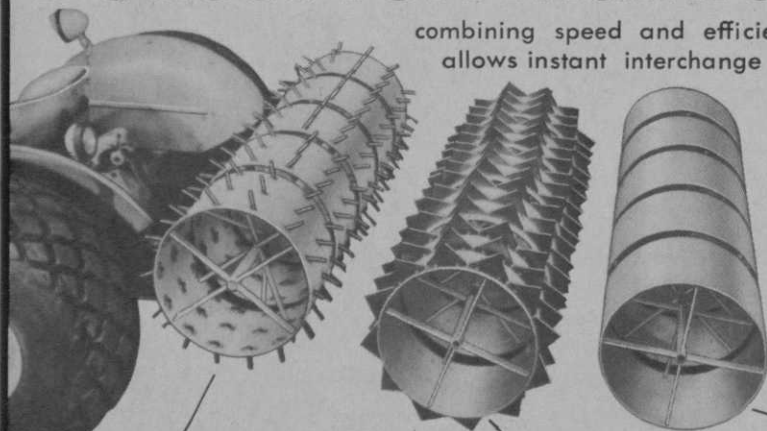

Circle No. 120 on reader service card

Engineering Products Company introduces four rotary mowers and a large sickle-bar mower for 1970 (these attachments fit the 12 and 14hp Economy Tractors). Included in the line is a 60-inch center-mounted rotary, as well as 36-inch and 48-inch under-tractor rotaries. All three have adjustable cutting heights, are hinge-mounted at the front and ride on a full-width roller at the rear. They are part of over 20 basic attachments available for Jim Dandy and Power King Economy Tractors.

Circle No. 121 on reader service card

Continued on page 82

Dedoes Turf Maintenance System

combining speed and efficiency with extraordinary versatility which allows instant interchange of turf aerator, slicer and roller.