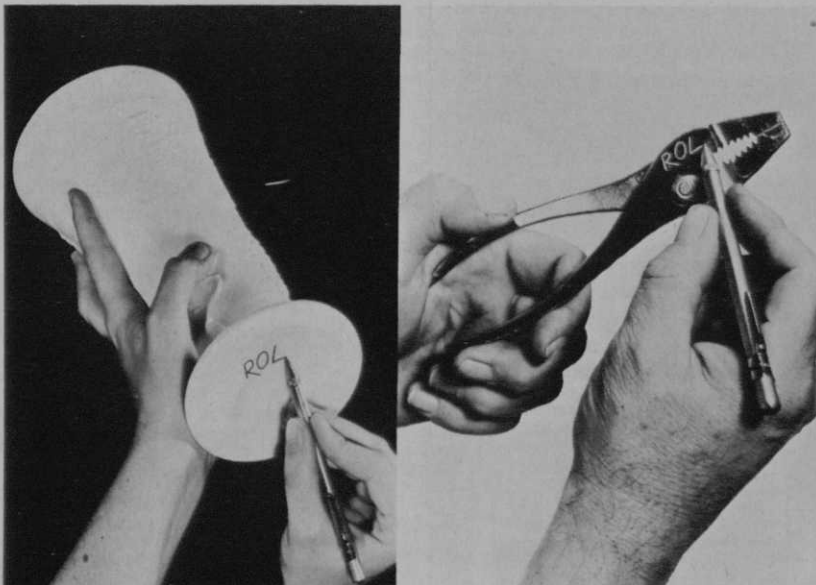

Try us.

IBERIA

EARTHMOVING SERVICE, INC.

Iberia, Ohio 43325

Phone (Galion) 419/468-5454

For more information circle number 180 on card

Rolyn Optics Company announces the Rolyn Diamond Marking Pencil for permanent recording of name, address or telephone number on tools, jewelry, cameras, trophies and golf clubs. It is made of metal, 5 3/8 inches in length and has a polished diamond tip. Retail price is \$7.95 each and includes an extra diamond point.