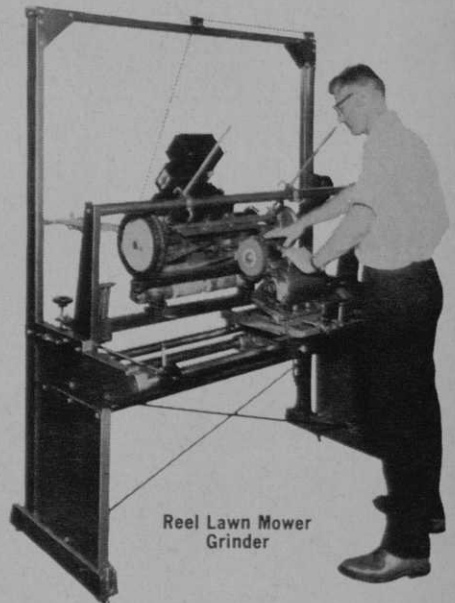

- hand crafted
- precision brass blade
- solid persimmon back

Precision Sharpen All Reel and Rotary Blades on Lawn Mowers

with

Anyone can operate! Simple adjustments. Accurately reproduce cutting edges for perfect performance and longer life. Reel Lawn Mower Grinder has powerful winch that lifts heaviest mower into place. Rotary Lawn Mower Blade Grinder has balancer that eliminates grinding errors. Many outstanding features!