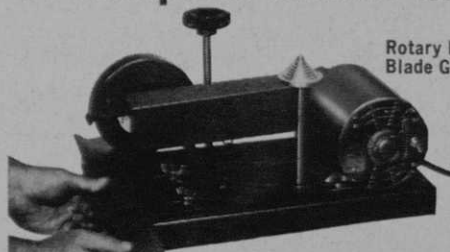

A Complete Mower Maintenance Line by

Rotary Mower Blade Grinder

Manufacturing Co.
145-0 Ringer Bldg.
Mpls., Minn. 55418

For more information circle number 182 on card