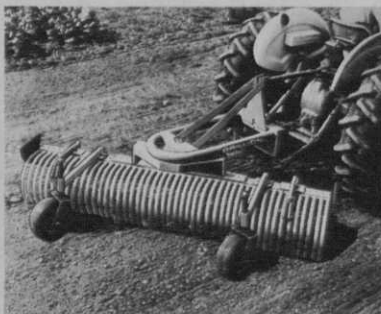

Circle No. 103 on reader service card

Brillion Iron Works, Inc., introduces the Terra-Scraper Landscape Tool—a rake that works the soil, grades, levels and finishes. The optional gauge wheels can be mounted in three positions for regulating working depth and easier maneuverability. Additional options include a two-edged, double-life grader-scraper blade with or without end boots for additional blade capacity, and a scarifier for ripping and loosening sod, ridges and packed ground prior to grading. The Terra-