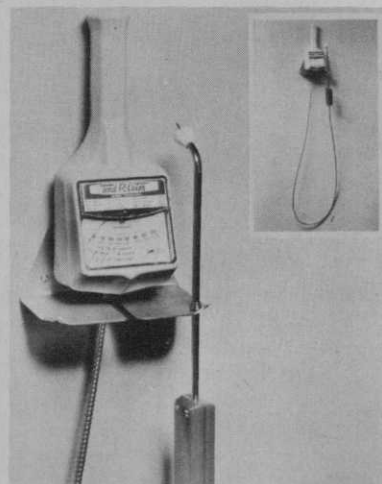

Circle No. 105 on reader service card

Marlin Mfg. Corp. introduces a wall-mounted, food temperature measuring device that provides a precise, instantaneous internal temperature reading of any cooking food—no matter where or how it is cooked. Designated Tend-R-Cator, the self-powered unit measures food temperatures to within $\pm 3F$ and produces a readout on a large meter scale.