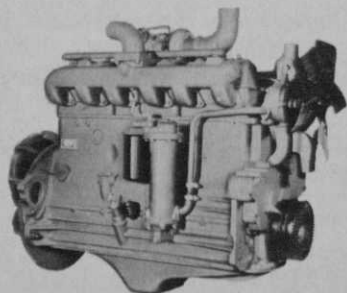

Circle No. 115 on reader service card

J I Case Company has developed a completely new family of four and six cylinder in-line, open-chamber diesel engines for its construction, forestry and agricultural equipment. The engines range in power from 67 to 180 pto hp and Case plans to have them installed in almost every powered product in its entire line of equipment by early 1970.