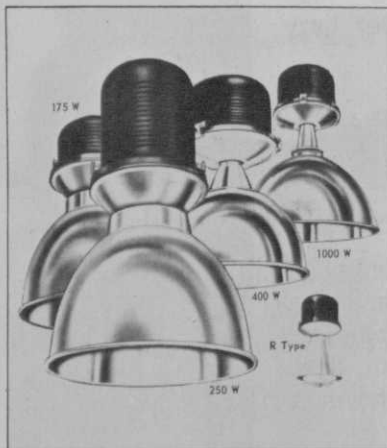

The Spero Electric Corp. markets a line of corrosion-resistant mercury vapor lighting fixtures. Called Balla Hi, the fixtures come equipped with sockets with stainless steel screw shells, special gaskets and spring pressure toggle latches. The line includes fixtures for 175, 250, 400 and 1,000-watt mercury vapor BT lamps and reflector lamps; they can also be made to accommodate metallic halide lamps.

Circle No. 108 on reader service card