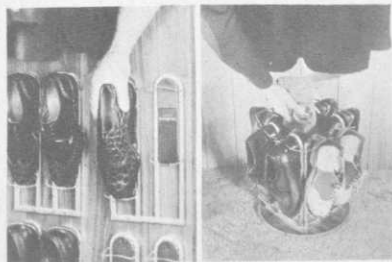

Allsop Automatic, Inc., manufactures the Shoe-In line of shoe trees. The Traveler holds a pair of shoes, comes in black or white and retails for $5. The Valet, a wall tree, retails for $5. The four-unit Lazy Susan is 14" high and contains a storage compartment for polishing gear. Price: $25. Also available is a vinyl carrying bag in black, red or beige which retails for $6.

For more information circle number 110 on card

Simplicity Manufacturing Co., has developed a new rotary trailing grass mower which combines the work of three machines. The new mower combination unit includes, one Simplicity Landlord or Sovereign tractor, containing a 48" rotary mower, pulling two 48" trailing mowers.

For more information circle number 111 on card

Continued on page 90

"The highest income producing facility in which any golf club owner can invest."

R. Lester Beard President,
Lakeside Golf & Golfomat Club, Fort Wayne, Indiana

GOLFOMAT®

An ingenious electronic simulator permits actual play on world famous courses, indoors, day and night, 12 months a year. Player hits regulation, free-flying ball; uses every club in the bag.

Let us prove to you—with facts—that GOLFOMAT can produce a net profit equal to or exceeding net profit from a regulation course.

WRITE TODAY for your free copy of a full-color case history brochure documenting the profitability of Golfomat at Lakeside Golf and Golfomat Club.

GOLFOMAT

41 West 56th Street • New York, N.Y. 10019 • Phone 212 582-6040

For more information circle number 239 on card