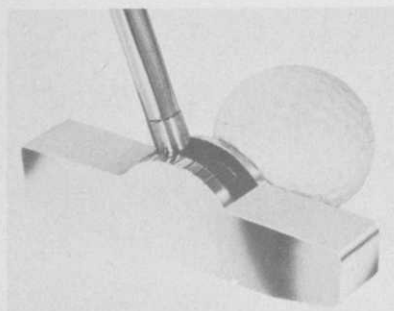

Northland's Gifts offers Select-A-Putt, a putter that can be adjusted to almost any angle, used right-or left-handed. It comes in standard 34" length and has an unconditional money back guarantee. Price: $19.95 postpaid.

For more information circle number 101 on card