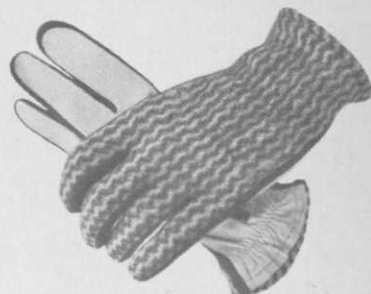

S-84

Stretch gloves. Wool tweed back, capeskin palm. Black or Pecan. Men's medium size fits S-M. Men's large size fits ML-L-XL. Ladies: One size fits all.

$6.25 pair

At Your Pro Shop
or write

PAR-MATE

10 WEST 33rd ST., NEW YORK, N. Y. 10001

For more information circle number 264 on card