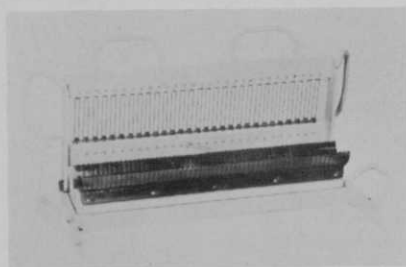

Scandinavian Import and Export Co. has made available the S.I.E. cookie cutter, for round or square cookies. The cutters come in two sizes to cut either thick or thin cookies.

For more information circle number 109 on card

Continued on page 62

HAVE YOU EVER...