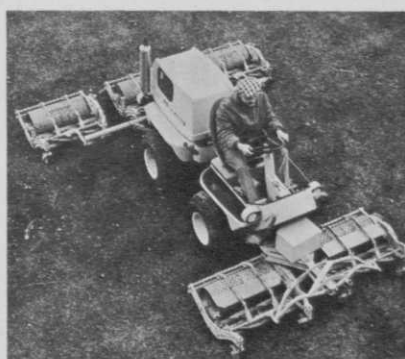

# New products

Architectural Metals Corporation has designed a new multi-purpose mobile wagon for country club use. The Range

For more information circle number 100 on card

Wagon can be used as a service center for dispensing golf balls, refreshments and for security of equipment.

Ransomes, Sims & Jefferies Ltd., has recently designed a new greens mower. The 20 inch Auto-Certes machine has a 4-cycle engine. A back-lapping attachment is available to enable the direction of the reel to be reversed for automatic sharpening.

For more information circle number 101 on card

Bolens Division, FMC Corporation, recently announced that its 18 hp grounds maintenance vehicle, the GK, now utilizes a specially designed three or five gang mower for faster, more efficient reel mowing operations. The gang reels available are Roseman hollow roller-drive or laminated tire-drive tractor mounted mowers.