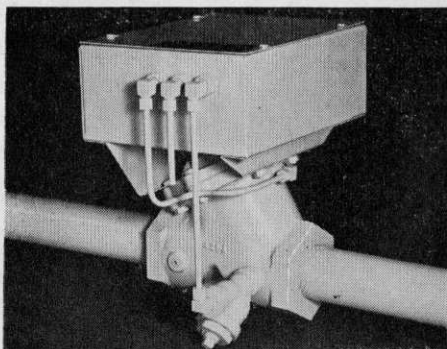

For more information circle number 152 on card

NEW PRODUCTS

Test Corporation introduced its new non-electric timer controlled irrigation valve. The time control will rewind itself and can be programmed to open the valve automatically.