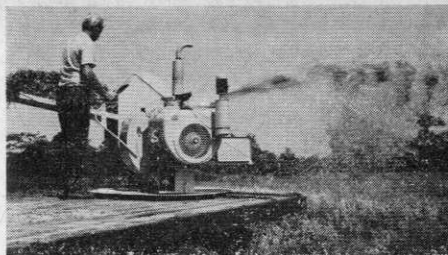

Reinco, Inc. announced a new turret mulcher TM7-36 for erosion control. It has a production capacity of three tons per hr. with a still air spray range of 60'.

For more information circle number 209 on card

Flexi-Max Corp., introduces new golf mat brush for indoor and outdoor use. It features polypropylene Flexi-Bristle brush strips that are weather-proof, mildew-proof and will not rot or expand.

For more information circle number 210 on card

Kessler Products Co., Inc., is marketing new carpeted vinylstep stair tread. It has a white vinyl stair nose for safety.

For more information circle number 211 on card