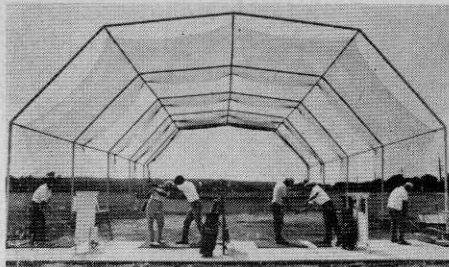

CADDY-ROLL RENTAL SERVICE

Three Rivers, Michigan

For more information circle number 110 on card

Specialists in Golf Course Construction Since 1924!

GOLF COURSE CONSTRUCTION BY CONTRACT

For further information, free estimates, write or call

MADDOX

CONSTRUCTION COMPANY

GOLF COURSE BUILDERS

ST. CHARLES, ILLINOIS
584-0315 & 584-6641

BATAVIA, ILL.
879-3843

DANVILLE, ILL.
442-2411

For more information circle number 138 on card

Automated Golf of N.Y., N.J. & Conn., Inc. have come out with the Four Man Automated Golf Range. The automatic range tees with net and cage can be leased and will fit on an area of 60' x 40'.