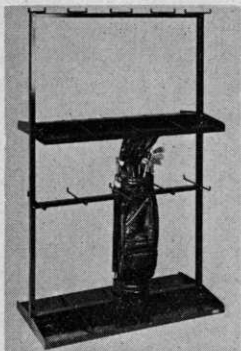

TEMPLE

DEAN

INCREASE EARNINGS, SERVICE & SPACE WITH NEW VERTICAL BAG RACKS

Your members will like the extra convenience and care. Your pro shop profits from 40% more space these racks make available. Double unit shown holds 16 bags, size 2' x 4' x 6'-3" high, gives 12" x 12" space for bags. Single unit holds 8, size 1' x 4' x 6'-3" high. Sturdy steel. Bags set solid on tapered shelves.