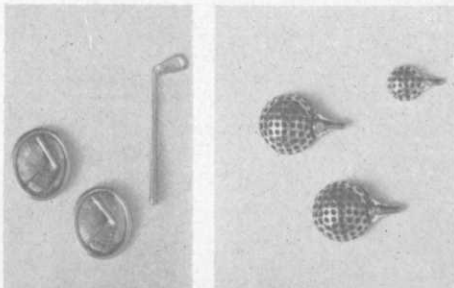

Dolan & Bullock Co., Providence, R. I., announces a new golf series of sterling cuff links and tie slides or tacs. The golf ball set retails at $18.50; the iron set at $15, both gift boxed.