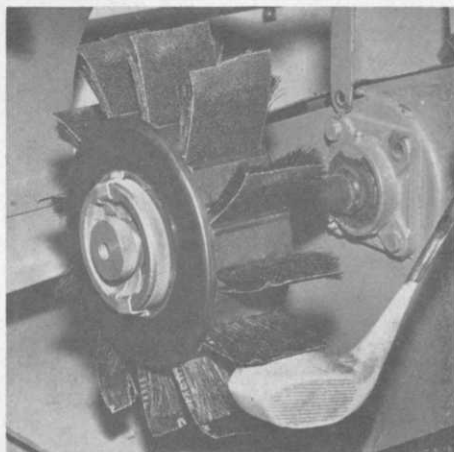

FRANCIS J. DUANE

Golf Course Architect

921 Port Washington Boulevard
Port Washington, L. I., N. Y.

516 — POrt Washington 7-7851

Member
American Society of Golf Course Architects

For more information circle number 271 on card

GOLF

NATION-WIDE DISTRIBUTORS of
PAR 3, GOLF DRIVING
RANGE & MINIATURE
GOLF COURSE
EQUIPMENT.

Send for catalog of supplies

NORTHERN GOLF BALL CO.

2350 W. Roscoe St. • Chicago, Illinois, 60618

For more information circle number 232 on card

WATERING SYSTEMS

GENE STEPHENS

2948 N. ALTON WA-31966
INDIANAPOLIS, IND.

For more information circle number 253 on card

NEW PRODUCTS

Sand-O-Flex, a new sanding tool for the repair and refinishing of golf equipment, is now available from Merit Abrasive Products, Inc., Los Angeles, Calif. 90009.