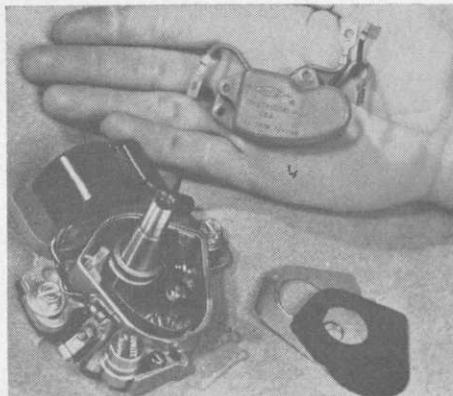

NEW PRODUCTS

Jacobsen Manufacturing Company, Racine, Wis.,
announced the new solid state "breakerless"
magneto ignition system as standard equipment on
its greens mowers. It has a two year warranty.

The Wood Winner putter from Wabesaco, New
York City, has head of solid persimmon, and can
be customized as regards face loft, lie, grip, and
choice of shaft.

"Give your course a signature"

Robert Trent Jones

GOLF COURSE ARCHITECT

P.O. BOX 304
MONTCLAIR, N. J.
201-744-3033-34

360 BRYANT STREET
PALO ALTO, CALIF.
415-324-1253

P.O. BOX 4121
FT. LAUDERDALE, FLA.
305-564-3422

For more information circle number 209 on card

MILLER GREEN

Miller Sprinkling Systems

Division of A. J. Miller, Inc.
1320 North Campbell Road, Royal Oak, Michigan
313, 398-2233

40 years of experience in designing and installing
irrigation systems

For more information circle number 200 on card