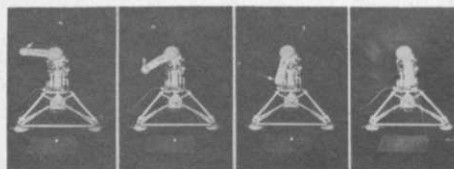

The **True Temper Golf Club Testing Device**, built by True Temper, with Battelle Memorial Institute, is designed to test golf club shafts and other components.

USED & RECONDITIONED GOLF CARS

Gas and Electric