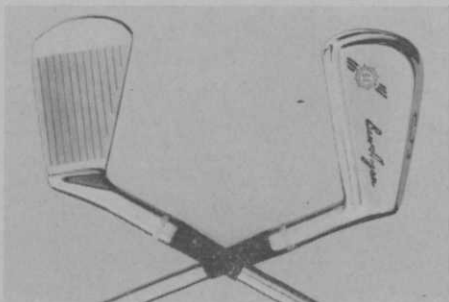

2-WAY PUTTER

PRO
SHOP IN-
QUIRIES
INVITED

3838 S.E. 58 AVE., PORTLAND, OREGON 97206

For more information circle number 228 on card

NEW PRODUCTS

O. M. Scott & Sons, Marysville, Ohio offers a new turf aerator which has simultaneous slicing and combing. Spaced knives and tines give slicing and raking action; handle controls vary depth of penetration, compensate for uneven terrain. Available as four hp, 18" unit.