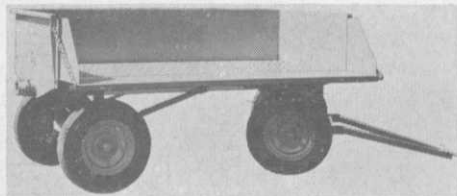

For more information circle number 232 on card

NEW PRODUCTS

Roseman Mower Corporation, Glenview, Ill., announces its new hydraulic transport Lo-Cut mower. It is designed primarily for mowing tees and collars or aprons.