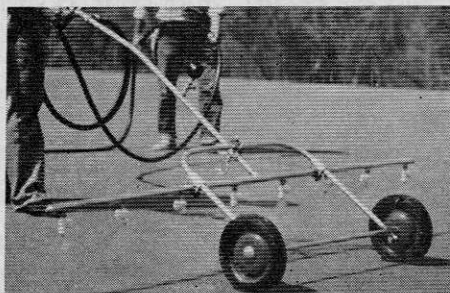

Mallinckrodt Chemical Works, St. Louis, Mo., has a new mobile, corrosion resistant turf sprayer, Spray-Hawk. It features eight non-drip nozzles on an 80" adjustable-height boom. Price, \$189.50.

For more information circle number 263 on card