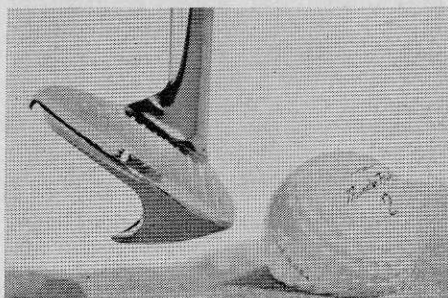

Ram Golf Corp., Melrose Park, Ill., has new "Big Daddy" sand wedge. It features added weight in the sole to provide extra "bounce" for getting through sand.

For more information circle number 269 on card

Par-Mate, 10 W. 33rd Street, N.Y.C., N.Y., introduces its new ladies' apres-golf slipper-type shoe. Available in a variety of colors, at pro shops, $4.00.

For more information circle number 270 on card

K. L. Burgett Co., 918 S. W. Jefferson Ave., Peoria, Ill., offers its Parhood 60L club covers. Available in a variety of colors with name imprinted free.

For more information circle number 271 on card