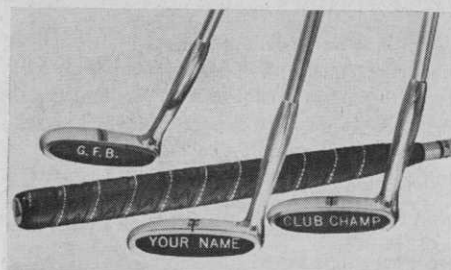

Axaline, Inc., announces novel personalized putter featuring golf anodized aluminum alloy shafts and brass heads. Available in three lengths at $24.95.

For more information circle number 214 on card