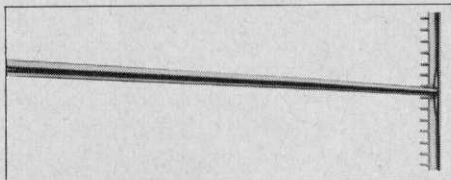

United Shoe Machinery

BOSTON, MASSACHUSETTS

For more information circle number 186 on card

**NEW
PRODUCTS**

Mobilelectric Div. of Royal Industries announces new Turf Rider V metal body golf car. It features removable body panels that can be replaced in case of damage. Available in single or two-tone colors with several top speed selections.

For more information circle number 216 on card

Leveler, new sand trap rake features curved head permitting pushing sand as well as pulling it. Available with 21" head, 72" handle and 15" head, 54" handle.