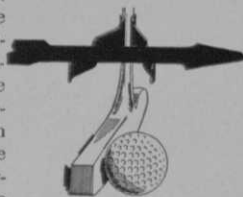

## Cushman Produces Golfster in Several Models

Cushman Motors, 1013 N. 21st St., Lincoln, Neb., produces the Golfster golf car in a number of models, both gas and electric. Standard features include fiber glass bodies (metal available also), replaceable individual panels, contour bucket seats and automatic seat brake. Automotive (shown in photo) or steering bar available. Sun canopies are a popular option with Cushman vehicles.

## Oversize Cup for Greens

Golf Assoc., Inc., 5100 Woodland Ave., Western Springs, Ill., manufactures a large diameter cup that helps speed up play on crowded courses. The cup is 5 1/4 in. in its outside diameter. Made of special alloy aluminum, the cup is claimed to resist soil erosion.

## New Practice Putting Device

Puttrite, 829 Marquette Ave., Minneapolis, Minn. 55402, distributes a practice putting device called Puttrite. Said to be a valuable aid in developing a perfect putting and chipping stroke, the device is a clamp with adjustable arrow that fits on the shaft above the blade. Aligning the arrow at a 90 deg. angle to the club head is supposed to keep the blade or head square to the line.