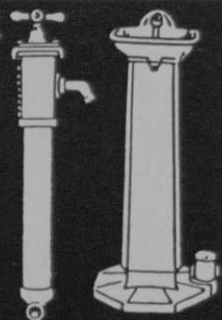

About 300 Southern California supts. and turfmen attended the fourth annual turf field day of Cal-Turf, held in Camarillo. Toby Grether (above), president of the firm, describes a new variety of grass that is undergoing tests. Cal-Turf, founded in 1959, has two 300-acre turf farms in Camarillo and Patterson.

Cushman Produces Golfster in Several Models

Cushman Motors, 1013 N. 21st St., Lincoln, Neb., produces the Golfster golf car in a number of models, both gas and electric. Standard features include fiber glass bodies (metal available also), replaceable individual panels, contour bucket seats and automatic seat brake. Automotive (shown in photo) or steering bar available. Sun canopies are a popular option with Cushman vehicles.