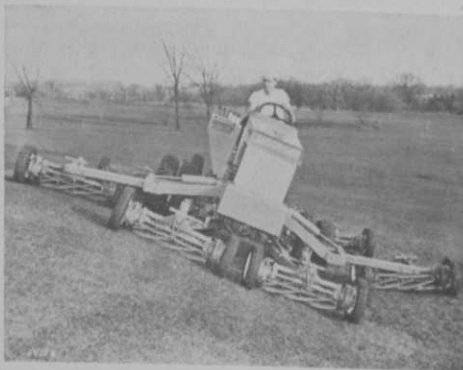

Jacobsen Introduces
F-10 Turf Tractor

Jacobsen Mfg. Co., 1721 Packard Ave., Racine, Wis., has introduced a new model F-10 wing-lift mowing tractor. Incorporated into the

tractor is the "out front" principle, whereby mowers are mounted ahead of wheels. This provides full view of overlap and obstructions while eliminating the hazard of continually looking back to determine the position of pull-type or rear-mounted mowers. Combinations of 3, 4, 5, 6 or 7 units cut swaths from 7 to 15 ft. eliminating unsightly wheel marks. The unit mows steep side hills without skipping or streaking. Wing mowers can be positioned hydraulically for overhang cutting of sand traps without scalping turf or damaging reel blades. The design incorporates heavy gauge tubular steel frames to hold the patented 6-blade and 5-blade reel mowers.