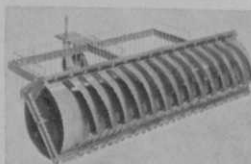

NEW Cyclone Model 99 Spreader/Seeder is designed for spreading fertilizer, seed, granular herbicides, pesticides, ice melters, soil conditioners, etc. Rugged galvanized steel hopper holds up to 100 lbs. Drawbar mounting is adaptable to all lawn and garden tractors. Ground driven with 12-in. diameter wheels.

For further information,
see your distributor or write:

NEW Cyclone Model 100 Spreader/Seeder is push-type version of Model 99. Patented spreader design gives uniform tapered-edge spread, ends stripes and streaks. Micro-Dial Rate Control provides extremely accurate rates. Rates are not affected by rough use or use on bumpy ground. Positive shut-off is at your fingertip on handle.

THE CYCLONE SEEDER CO., INC.
URBANA 60, INDIANA

A Spray For Helping The Golfer Who Hooks and Slices

Gunderson Golf Equipment Co., 1910 8th Ave., Lake Worth, Fla., 33460, has a no hook-no slice spray in a can that a player adds to the surface of ball and woods. Called Par Spray, the product reportedly reduces wind drag and air friction as well as the "drifting" of the ball.

Par Golf Ball Picker Retrieves in All Kinds of Terrain

After several years of research and field trials, Par Golf Mfg. Co., Milan, Ill., has developed a golf ball picker which it is now marketing.

Known as the Par-Ball Picker, the unit has a floating-ball guide that enables it to effectively retrieve golf balls regardless of terrain. The Picker is four feet wide and has two large baskets attached. It is said to be ruggedly constructed, light in weight, has no wheels to adjust and special tools aren't required in maintaining it.