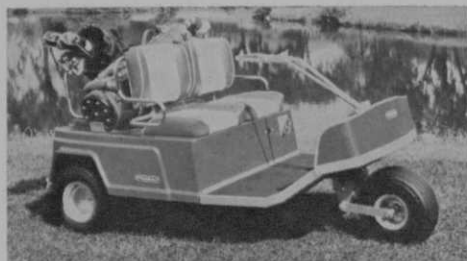

Golf Business News

Cyclone Seeder Develops Pull-Type Seeder-Spreader

Model 99 is available from the Cyclone Seeder Co., Urbana, Ind. This new pull-type broadcast spreader-seeder is ground driven. It spreads fertilizer, seed, granular herbicides and insecticides, ice melters, soil conditioners, etc. The hopper, made of galvanized steel, finished in baked enamel, has a capacity of 100 lbs. of average material. Wheels are 12 in. in diameter. The drawbar mounting is adaptable to all popular lawn and garden tractors. The 99 gives a spread width up to 10 ft. wide, depending on material.

Dunbrook Corp. Produces New Gasoline Golf Car

Dunbrook Corp., 710 Skokie Highway, Northbrook, Ill., produces a new model 71 gasoline golf car, featuring a Kohler 8 hp

engine coupled into a power train through a glide ride suspension system. The new design is said to reduce torque, improve riding quality and extend engine life. Dunbrook also produces an electric car model. Both cars are equipped with bucket seats designed to eliminate fatigue.