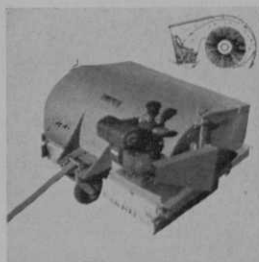

**Sweepster Markets Gas-Powered  
 Pick-Up Sweeper**

Sweepster, Inc., 2816 Baker Rd., Dexter, Mich., sells the Sweepster TR-48 tow-type power sweeper, a new addition to the line of rotary brooms manufactured by Jenkins Equipment Co. This unit features a 26-in. diameter, 48-in. wide polypropylene brush driven by a 3½-hp gas engine. Materials are picked up by over-the-top method (see picture inset) and deposited in a 7 cu. ft. capacity dirt hopper. The unit is designed to be towed by any vehicle, 6 hp or larger.