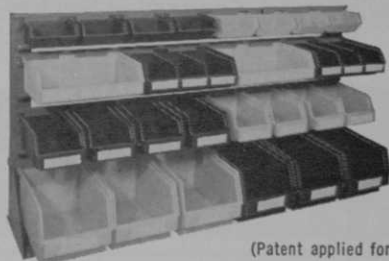

Lewis Line HANDY-BIN CONTAINERS

(Patent applied for)

for storage in pro shops and maintenance departments

9 versatile sizes • 2 molded-in colors: green and yellow • Smooth, one-piece, easily cleaned • Impervious to oil and water • Transparent dust covers to keep contents clean • A variety of mounting units available to meet every need

For further details contact:

CONTAINER DEVELOPMENT CORP.
WATERTOWN, WISCONSIN

GOLF RANGES

MINIATURE COURSES

PAR THREE

GOLF CLUBS

Depend on Eastern for a full range of golf equipment: balls, clubs, mats, tees, ball washers, markers, retrievers, pails, golf carts, golf bags, etc.

Free Illustrated Catalog On Request

EASTERN GOLF CO.

2537 BOSTON ROAD • BRONX 67, N.Y. Dept. G

Classified Ads • P 132