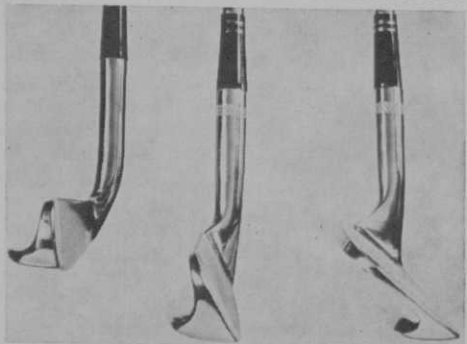

and a putter that incorporates heavy flanged sole styling. All clubs feature PGA rubber Tru-Grip and True-Temper steel shaft.

Specialists in Golf Course Construction Since 1924!

GOLF COURSE CONSTRUCTION BY CONTRACT

For further information, free estimates, write or call

MADDOX

CONSTRUCTION COMPANY
GOLF COURSE BUILDERS

ST. CHARLES, ILLINOIS
584-0315 & 584-6641

BATAVIA, ILL.
879-3843

DANVILLE, ILL.
442-2411