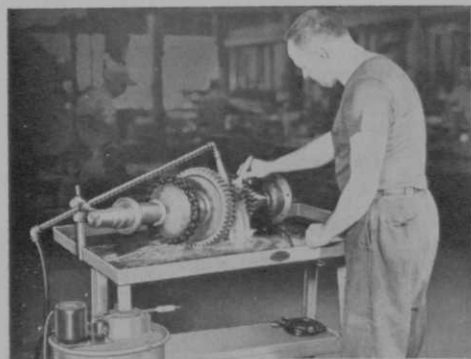

Fate-Root-Heath Co., Plymouth, Ohio, has a new stand to aid in cleaning of lawnmowers, chain saws, engines and machine parts with standard solvents. The unit is 12 gauge metal

sink sloped to one corner to drain into a drum where a separate motor-pump unit (clamped to 5-gal. drum of cleaning solvent) recirculates up to 2 gal. of solvent per min. Special baffling