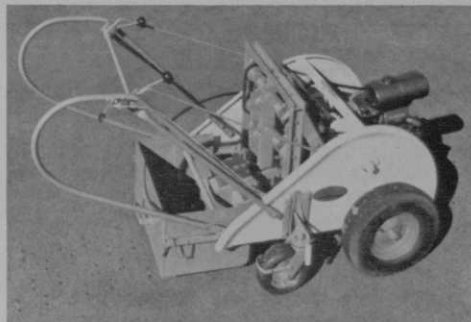

cleans as it cores in a fast-moving, one-man operation. Raking and core pick-up are eliminated. Play can continue while greens are being cored and cleaned. The attachment is easily hooked on or removed.

GOLF COURSE ARCHITECTS

Bob Baldock
and **SON**

1505 Blackstone

Fresno, California