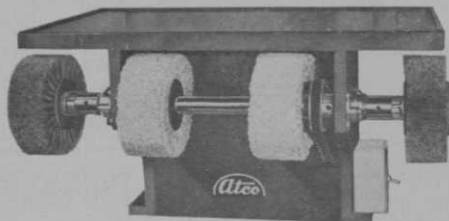

A "MUST" FOR EVERY LOCKER ROOM

Complete Shoe Cleaning & Shine Bar