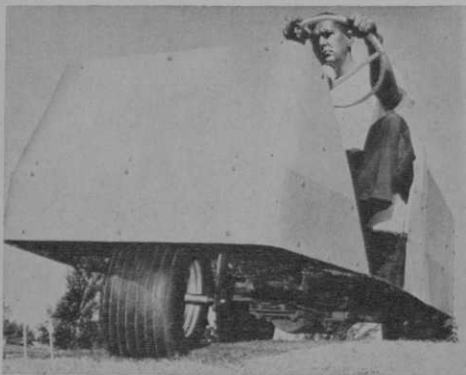

Manufacturing News

Goodyear Produces Tubeless Tire for Conventional Golf Car Rim

Goodyear Tire & Rubber Co. is producing the first tubeless, low profile golf car tire using a conventional rim. Called the Rib Caddy Master tubeless, the tire is said to leave no imprint

on wet or soft turf. The tire operates at low inflation with more uniform ground contact pressure, and has low section height and a wide, flat tread. The straight rib design gives excellent lateral traction for sidehill operation without causing turf damage in straight-forward movement where the tire slips against the ground in rapid starting or stopping. It is also claimed that the tubeless feature improves bruise and puncture resistance and the larger rim diameter increases the transmission of torque.