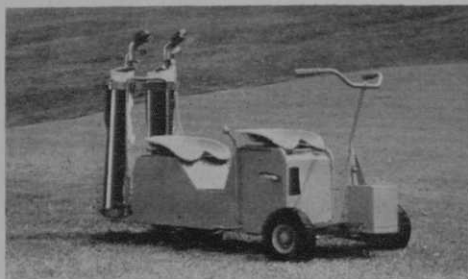

Cizek Senior Model

model has a 4 hp, 4-cycle engine and can travel 8 to 10 mph. It can carry four bags and two bags and a water cooler. A lighter model has two front and two rear wheels with bicycle handle bars. It has a 4½ hp, 4-cycle engine, travels 5 mph and has a reverse gear. It will accommodate two bags. The bag holder is removable so that a 3-gang reel mower may be attached.