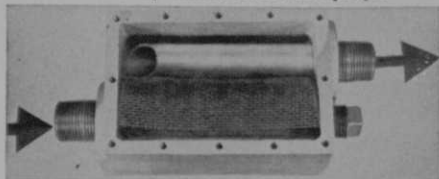

M-K Self-Cleaning Filters

Attach to Sprinkler, Faucet or Sprayer

Can't rust, clog or get out of order!

For further information write:

M-K FILTERS

Box 633, Route 1, Oshkosh, Wisconsin