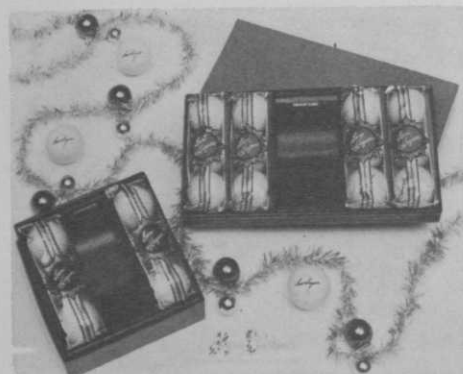

Available from the Ben Hogan Co. for the pro shop holiday selling season are red gift boxes with a choice of the 90+ or new "flash reaction" Hogan golf balls. They are available in doz. or half-doz. gift packages. Gift boxes double as handsome dresser valets. The large one is lined with red velvet. Both gift packs feature handy and sturdy change scoop valet design.

Cushman's Truckster Catalog

A new catalog illustrating the 1962 line of Cushman Trucksters is available from Cushman Motors, Lincoln, Neb. Trucksters have single or twin cylinder OMC Cushman Spuer Husky gas engines or are electric powered. The latter includes one of two-passenger vehicles. The

Truckster, whether gas or electric powered, is particularly adaptable for golf course work. A copy of the eight page, 4-color catalog can be obtained by writing to Cushman.

Galloping Bowling—New Parlor Game

A companion game to Galloping Golf has been introduced by Galloping Games, Inc., Dept. 10, 461 E. Ohio st., Chicago 11, Ill. It